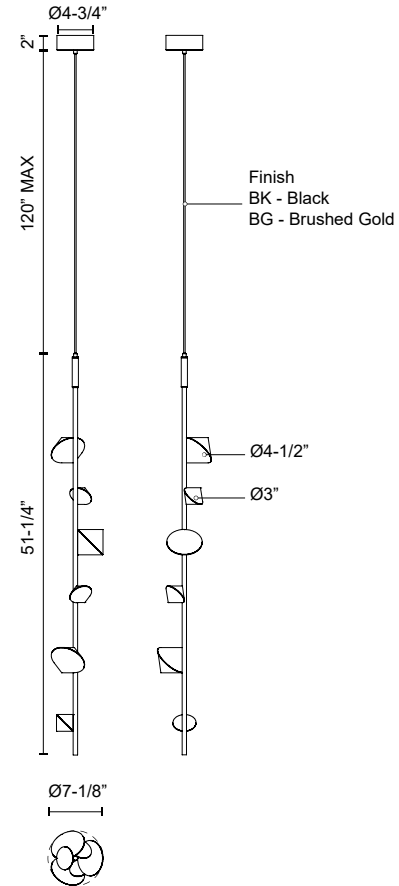

KUZCO

CANADA: 19054 28TH AVENUE - SURREY, BC V3Z 6M3

USA: 3035 E. LONE MOUNTAIN ROAD - LAS VEGAS, NV 89081

WWW.KUZCOLIGHTING.COM

© 2021 KUZCO LIGHTING. ALL RIGHTS RESERVED.

COMMENT