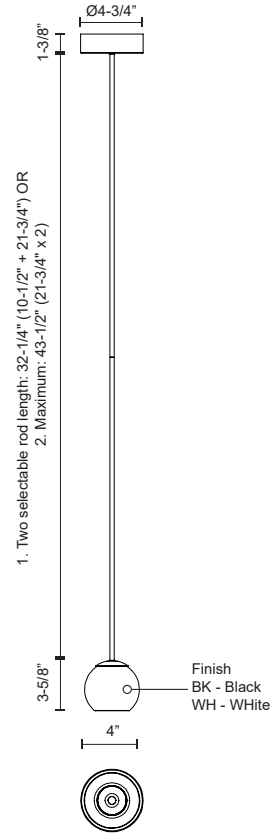

EUROPA PD47603

PENDANTS

PROJECT

PD47603-BK
Black

PD47603-WH
White

SPECIFICATION DETAILS

Fixture Dimensions	D4" x H3-5/8"
Light Source	LED with DC Driver
Wattage	10W
Total Lumens	850lm
Delivered Lumens	400lm
Voltage	120V
Color Temperature	3000K
CRI (Ra)	90CRI
Optional Color Temps	2700K - 5000K Available, Minimum Order Quantities Apply
LED Rated Life	50,000 hours
Dimming	100% - 10%, Hand Motion Select& Dimming
Glass Details	Opal Glass
Adjustable	Yes
Rod Length	43-1/2" (21-3/4" x 2) or 32-1/4" (21-3/4" + 10-1/2")
Minimum Hang Height	16"
Sloped Ceiling Adaptable	Yes, Up to 18 Degrees
Location	Dry
Canopy Dimensions	D4-3/4" x H1-3/8"
Paint Finish	BK02; WH02;

* For custom options, consult factory for details.

* For warranty information, please visit www.kuzcolighting.com/warranty

DESCRIPTION

Perched at the end of an elongated thin tube rests a deceptively simple globe, emitting both ambient light while concealing the focused LED source. The versatile Europa ceiling-mount series is characterized by the integrated ball joint connectors that allow the adaptive placement of illuminance. Available as in single and multi-light configurations.

* Maximum two rods for installation

KUZCO

CANADA: 19054 28TH AVENUE - SURREY, BC V3Z 6M3

USA: 3035 E. LONE MOUNTAIN ROAD - LAS VEGAS, NV 89081

WWW.KUZCOLIGHTING.COM

© 2019 KUZCO LIGHTING. ALL RIGHTS RESERVED.