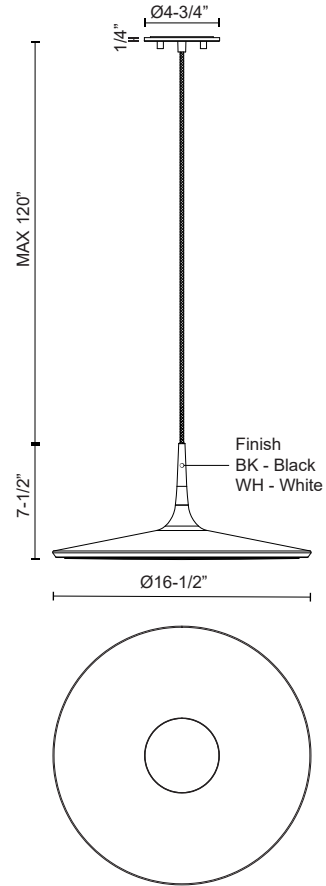

DISC PD46216

PENDANTS

PROJECT

PD46216-BK
Black

PD46216-WH
White

SPECIFICATION DETAILS

Fixture Dimensions	D16-1/2" x H7-1/2"
Light Source	LED with DC Driver
Wattage	33W
Total Lumens	3310lm
Delivered Lumens	WH-2422lm
Voltage	120V
Color Temperature	3000K
CRI (Ra)	90CRI
Optional Color Temps	2700K - 5000K Available, Minimum Order Quantities Apply
LED Rated Life	50,000 hours
Dimming	100% - 10%, TRIAC or ELV Dimmer (Not Included)
Diffuser Details	White Acrylic Diffuser
Adjustable	Yes
Wire Length	120" Max
Wire Type	Black Braided Cord
Minimum Hang Height	12"
Sloped Ceiling Adaptable	Yes
Location	Dry
CEC Title 24 JA8	Yes, JA8-2022
Canopy Dimensions	D4-3/4" x H1/4"
Paint Finish	BK01; WH01;

* For custom options, consult factory for details.

* For warranty information, please visit www.kuzcolighting.com/warranty

DESCRIPTION

The DISC pendant produces an even diffusive plane of light in a distinctive diminutive profile. A revolved sleek aluminum cap clasps the thin optic and is supported by a matching cloth cable. Excellent detailing and a refined finish offering are defining qualities of the contemporary fixture.