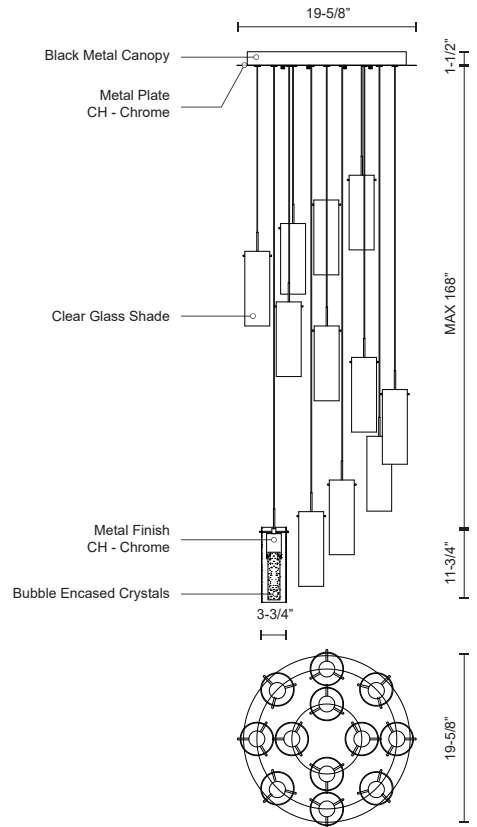

CHAMPAGNE PD4412-CH-14

PENDANTS

PROJECT

DESCRIPTION

Twelve lamp LED pendant with encased crystal bubbles in a clear glass shade with chrome accents, and is equipped with our powerful 120V AC LED technology. Offers 14 ft max cable length.

SPECIFICATION DETAILS

* For custom options, consult factory for details.

Fixture Dimensions	D19-5/8" x H11-3/4"
Light Source	AC LED Module
Wattage	96W
Total Lumens	7200lm
Delivered Lumens	CH-5172lm
Voltage	120V
Color Temperature	3000K
CRI (Ra)	90CRI
Optional Color Temps	2700K - 5000K Available, Minimum Order Quantities Apply
LED Rated Life	50,000 hours
Dimming	100% - 10%, ELV Dimmer (Not Included)
Shade Details	Clear Glass Shade
Adjustable	Yes
Wire Length	168" Max
Wire Type	Clear SSL Wire
Location	Dry
Warranty	5 Years
Canopy Dimensions	D19-5/8" x H1-1/2"
Finish Option(s)	Chrome