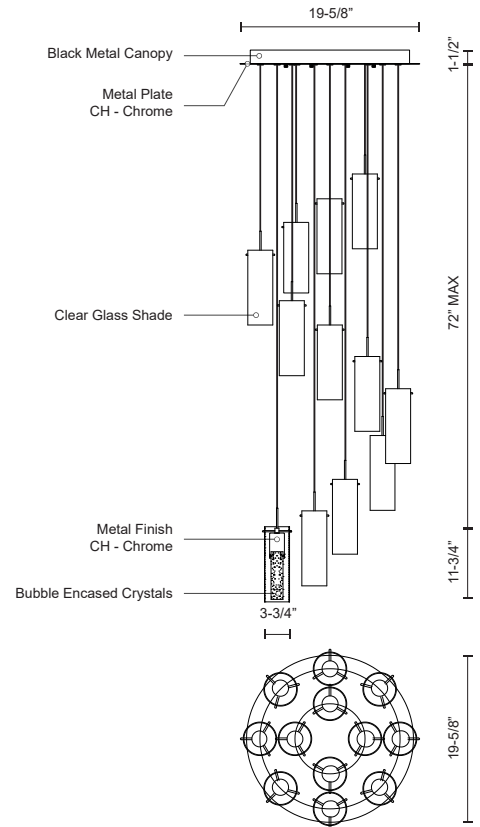

CHAMPAGNE PD4412-CH

PENDANTS

PROJECT

DESCRIPTION

Twelve lamp LED pendant with encased crystal bubbles in a clear glass shade with chrome accents, and is equipped with our powerful 120V AC LED technology. 14 ft cable available as PD4412-14-CH.

SPECIFICATION DETAILS

* For custom options, consult factory for details.

Fixture Dimensions	D19-5/8" x H11-3/4"
Light Source	AC LED Module
Wattage	96W
Total Lumens	7200lm
Delivered Lumens	CH-5172lm
Voltage	120V
Color Temperature	3000K
CRI (Ra)	90CRI
Optional Color Temps	2700K - 5000K Available, Minimum Order Quantities Apply
LED Rated Life	50,000 hours
Dimming	100% - 10%, ELV Dimmer (Not Included)
Shade Details	Clear Glass Shade
Adjustable	Yes
Wire Length	72" Max
Wire Type	Clear SSL Wire
Location	Dry
Warranty	5 Years
Canopy Dimensions	D19-5/8" x H1-1/2"
Finish Option(s)	Chrome