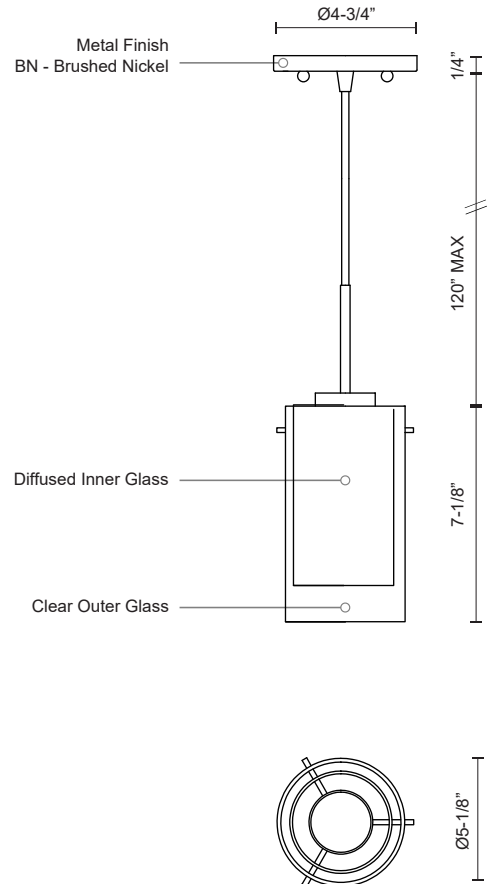

VERONA PD41304

PENDANTS

PROJECT

SPECIFICATION DETAILS

Fixture Dimensions	D5-1/8" x H7-1/8"
Light Source	AC LED Module
Wattage	11W
Total Lumens	800lm
Delivered Lumens	BN-523lm
Voltage	120V
Color Temperature	3000K
CRI (Ra)	90CRI
Optional Color Temps	2700K - 5000K Available, Minimum Order Quantities Apply
LED Rated Life	50,000 hours
Dimming	100% - 10%, ELV Dimmer (Not Included)
Shade Details	Clear Glass Shade
Glass Details	Opal Glass
Adjustable	Yes
Wire Length	120" Max
Wire Type	Clear SVT Cord
Minimum Hang Height	14"
Sloped Ceiling Adaptable	Yes
Location	Dry
CEC Title 24 JA8	Yes, JA8-2022
Canopy Dimensions	D4-3/4" x H1/4"
Paint Finish	BN01
Finish Option(s)	Brushed Nickel

* For custom options, consult factory for details.

* For warranty information, please visit www.kuzcolighting.com/warranty

DESCRIPTION

Single LED pendant fixture with cylindrical glass shade plus concentric cylindrical diffuse white inner shade. Minimal clear glass styling plus brush-Nickel finish makes Verona suitable for a host of interior applications. The inner shade removes all glare from the LED source and makes Verona ideal for lighting small dining tables – or use in multiples over larger countertops. Verona uses Kuzco SSL braided cable. Available in two sizes, please view series for more details.