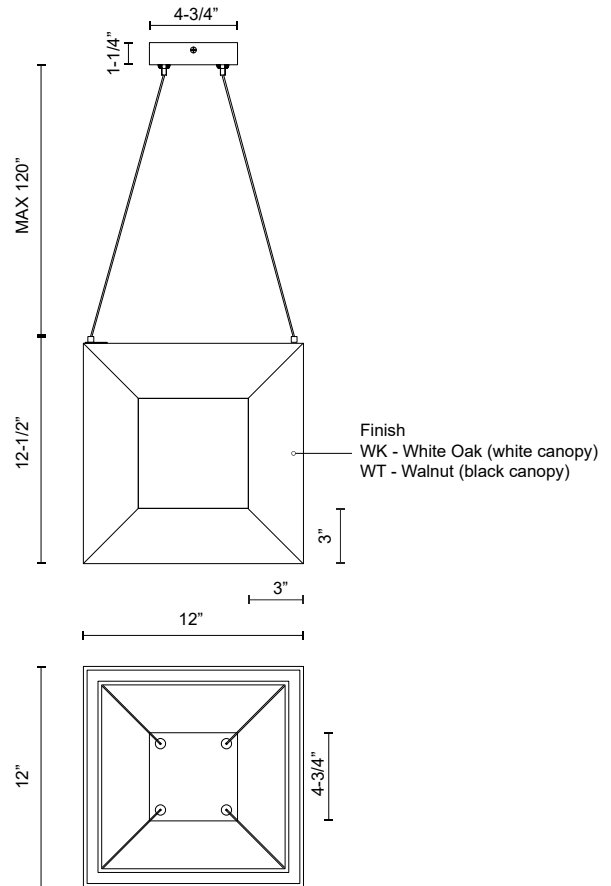

MORINA PD32912

PENDANTS

PROJECT

SPECIFICATION DETAILS

Fixture Dimensions	L12" x W12" x H12-1/2"
Light Source	LED with DC Driver
Wattage	20W
Total Lumens	1600lm
Delivered Lumens	700lm*
Voltage	120V
Color Temperature	3000K
CRI (Ra)	90CRI
Optional Color Temps	2700K - 5000K Available, Minimum Order Quantities Apply
LED Rated Life	50,000 hours
Dimming	100% - 10%, TRIAC or ELV Dimmer (Not Included)
Diffuser Details	White Silicone
Adjustable	Yes
Wire Length	120" Max
Wire Type	WK - White; WT - Black
Minimum Hang Height	24"
Sloped Ceiling Adaptable	Yes
Location	Dry
Illumination Direction	Up/Down
CEC Title 24 JA8	Yes, JA8-2022
Canopy Dimensions	L4-3/4" x W4-3/4" x H1-1/4"
Paint Finish	WK01; WT01;

* For custom options, consult factory for details.

* For warranty information, please visit www.kuzcolighting.com/warranty

DESCRIPTION

The Morina Collection is a fantastic way to bring natural tones and geometric designs inside the home. Stunning wood veneer provides a home for the frosted silicone diffuser and delivers ample up-and-down lighting that's great for any space in the home. The modern cubist shapes and white oak or walnut color options blend well with modern décor or rustic-style interiors.

KUZCO

CANADA: 19054 28TH AVENUE - SURREY, BC V3Z 6M3

USA: 3035 E. LONE MOUNTAIN ROAD - LAS VEGAS, NV 89081

WWW.KUZCOLIGHTING.COM

© 2023 KUZCO LIGHTING. ALL RIGHTS RESERVED.

COMMENT