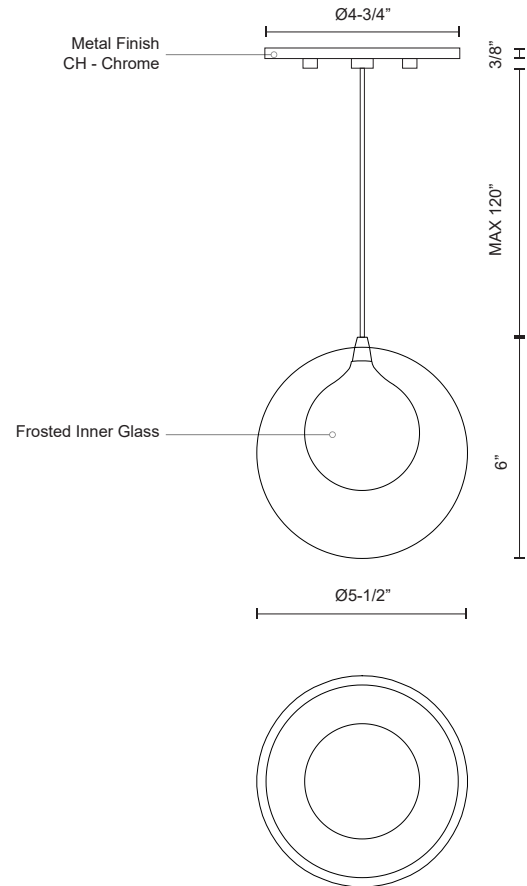

BOLLA
PD3106
PENDANTS

PROJECT

DESCRIPTION

Produced in an array of configurations, the Bolla series is defined by the iconic double-wall glass globes. A frosted globe is perched within a transparent orb producing diffuser light from the satin aluminum LED socket. While elegant as a single pendant, the optional clustered bouquet creates a stunning impact.

SPECIFICATION DETAILS

Fixture Dimensions	D5-1/2" x H6"
Light Source	AC LED Module
Wattage	3W
Total Lumens	220lm
Delivered Lumens	CH-175lm
Voltage	120V
Color Temperature	3000K
CRI (Ra)	90CRI
Optional Color Temps	2700K - 5000K Available, Minimum Order Quantities Apply
LED Rated Life	50,000 hours
Dimming	100% - 10%, ELV Dimmer (Not Included)
Shade Details	Clear Glass Shade
Glass Details	Frosted Glass
Adjustable	Yes
Wire Length	120" Max
Wire Type	Clear SSL Wire
Sloped Ceiling Adaptable	Yes
Location	Dry
Canopy Dimensions	D4-3/4" x H3/8"
Finish Option(s)	Chrome