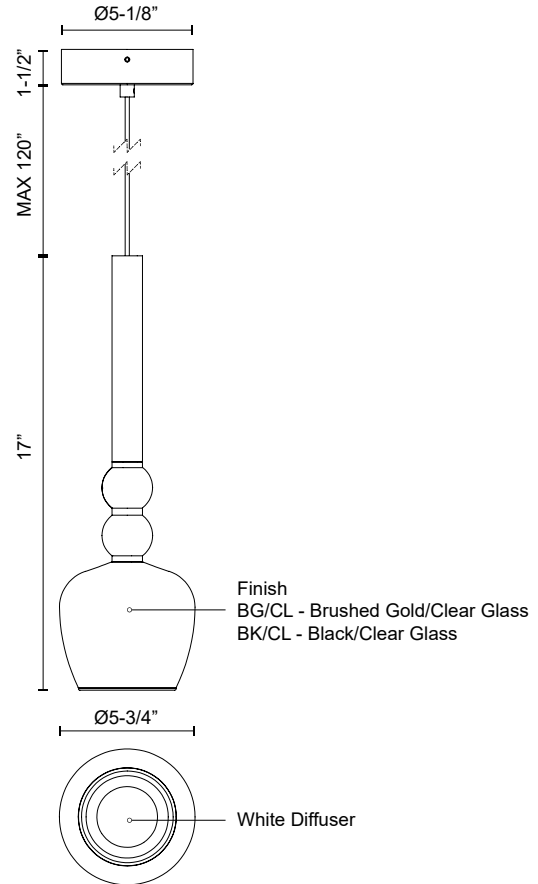

RISE PD30501

PENDANTS

PROJECT

PD30501-BG/CL
Brushed Gold/Clear

PD30501-BK/CL
Black/Clear

SPECIFICATION DETAILS

Fixture Dimensions	D5-3/4" x H17"
Light Source	LED with DC Driver
Wattage	13W
Total Lumens	1080lm
Delivered Lumens	480lm*
Voltage	120V
Color Temperature	3000K
CRI (Ra)	90CRI
Optional Color Temps	2700K - 5000K Available, Minimum Order Quantities Apply
LED Rated Life	50,000 hours
Dimming	100% - 10%, TRIAC or ELV Dimmer (Not Included)
Diffuser Details	White Diffuser
Glass Details	Clear Glass
Adjustable	Yes
Wire Length	120" Max
Wire Type	Black
Minimum Hang Height	20"
Sloped Ceiling Adaptable	Yes
Location	Dry
Illumination Direction	Up/Down
CEC Title 24 JA8	Yes, JA8-2022
Canopy Dimensions	D5-1/8" x H1-1/2"
Paint Finish	BG01; BK01;

* For custom options, consult factory for details.

* For warranty information, please visit www.kuzcolighting.com/warranty

DESCRIPTION

The Rise Collection is a captivating display of modern design. These slender mini pendants boast delicate opal spheres and deliver an abundance of light with just the right amount of warmth. Available in black or brushed gold options, with a variety of clear glass shades to choose from.