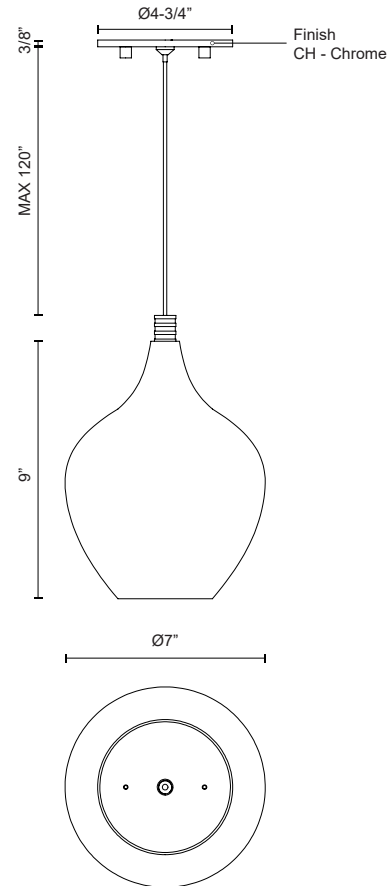

KUZCO

19054 28TH AVENUE
SURREY - BC V3Z 6M3
CANADA

WWW.KUZCOLIGHTING.COM

COMMENT