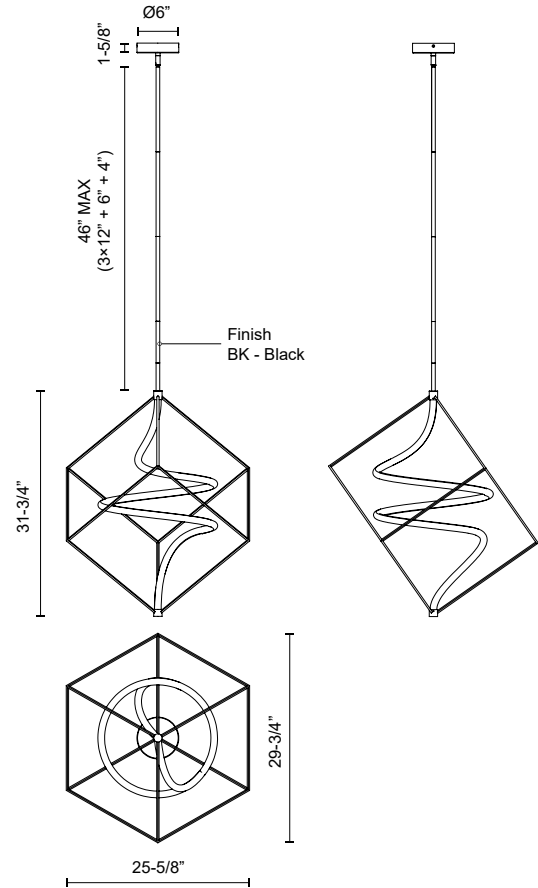

SCRIPT PD29226

PENDANTS

PROJECT

PD29226-BK
Black

SPECIFICATION DETAILS

Fixture Dimensions	L25-5/8" x W29-3/4" x H31-3/4"
Light Source	LED with DC Driver
Wattage	27W
Total Lumens	2300lm
Delivered Lumens	1980lm*
Voltage	120V
Color Temperature	3000K
CRI (Ra)	90CRI
Optional Color Temps	2700K - 5000K Available, Minimum Order Quantities Apply
LED Rated Life	50,000 hours
Dimming	100% - 10%, TRIAC or ELV Dimmer (Not Included)
Diffuser Details	Frosted Acrylic
Adjustable	Yes
Rod Length	46" Max (3x12" + 1x6" + 1x4")
Wire Length	120"
Minimum Hang Height	40"
Sloped Ceiling Adaptable	Yes, Up to 45 Degrees
Location	Dry
Illumination Direction	Up/Down
CEC Title 24 JA8	Yes, JA8-2022
Canopy Dimensions	D6" x H1-5/8"
Paint Finish	BK02

* For custom options, consult factory for details.

* For warranty information, please visit www.kuzcolighting.com/warranty

DESCRIPTION

A pure work of art, the Script Collection is inspired by our best-selling Curvise Collection. Confined within a 3-dimensional cube, you'll find an effortless acrylic form. This fluid signature of light offers a beautiful addition to a stark space or industrial décor