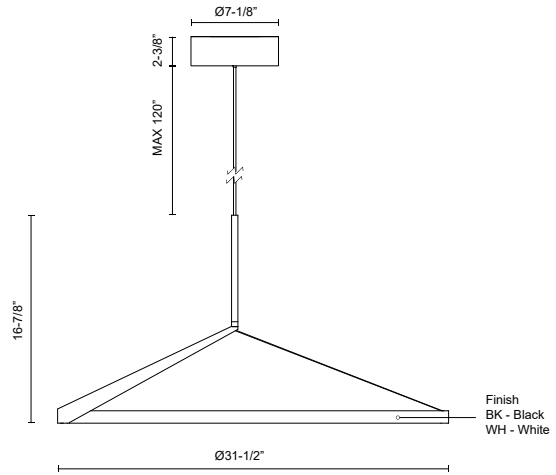

RODA
PD27731-3WCCT-UNV
PENDANTS

PROJECT

PD27731-BK-3WCCT-UNV
Black

PD27731-WH-3WCCT-UNV
White

SPECIFICATION DETAILS

Fixture Dimensions	D31-1/2" x H16-7/8"
Light Source	LED with DC Driver
Wattage	50W
Total Lumens	3420lm
Delivered Lumens	BK-1410lm*; WH-1800lm;
Voltage	120-277V
Color Temperature	Selectable CCT 2700K/3000K/4000K
CRI (Ra)	90CRI
LED Rated Life	50,000 hours
Dimming	100% - 10%, TRIAC or ELV Dimmer (Not Included)
Diffuser Details	Frosted Acrylic Lens
Adjustable	Yes
Wire Length	120" Max
Wire Type	BK-Black; WH-White;
Minimum Hang Height	22"
Location	Dry
Illumination Direction	Up/Down
CEC Title 24 JA8	Yes, JA8-2022
Canopy Dimensions	D7-1/8" x H2-3/8"
Material	Aluminum + Acrylic
Paint Finish	BK02; WH02;

- Sleek, modern circular design
- Integrated LED, no need for bulbs
- Down and up light
- Matte Black or White finish options
- 72Ω of black or white cord to match fixture [TL and FL ONLY]

KUZCO

CANADA: 19054 28TH AVENUE - SURREY, BC V3Z 6M3
 USA: 3035 E. LONE MOUNTAIN ROAD - LAS VEGAS, NV 89081