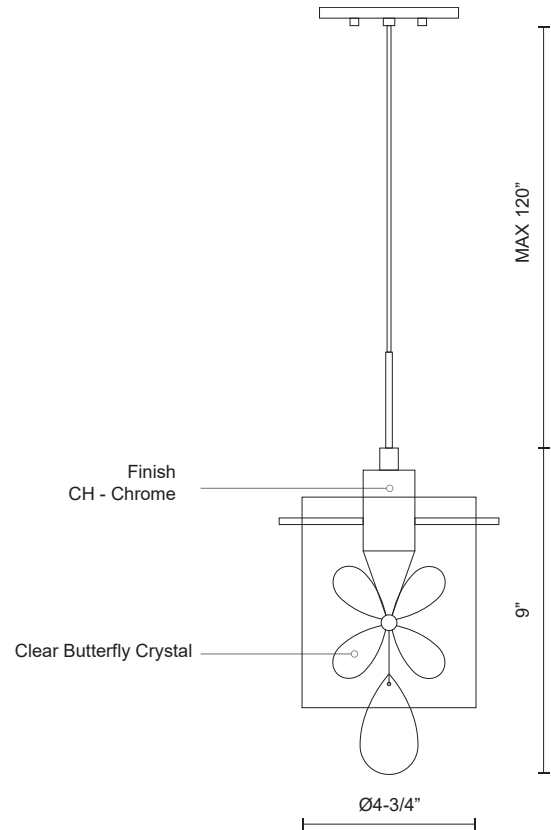

NAVI
PD2705-CH
PENDANTS

PROJECT

DESCRIPTION

Dazzling single LED pendant with rounded square clear glass. Directly under the LED module hangs an exquisite butterfly shaped crystal assembly with a tear dropped center crystal. When lit the light sparkles brilliantly throughout the crystals and surrounding area of the fixture. Fine polished chrome metal details with a maximum adjustable wire length of 120". Provided with our powerful 120V AC LED technology. Available in a variety of multi-pendant arrangements see series options for more details.

SPECIFICATION DETAILS

* For custom options, consult factory for details.

Fixture Dimensions	D4-3/4" x H9"
Light Source	AC LED Module
Wattage	5W
Total Lumens	400lm
Delivered Lumens	CH-260lm*
Voltage	120V
Color Temperature	3000K
CRI (Ra)	90CRI
Optional Color Temps	2700K - 5000K Available, Minimum Order Quantities Apply
LED Rated Life	50,000 hours
Dimming	100% - 10%, ELV Dimmer (Not Included)
Crystal Details	Clear Butterfly Crystal
Shade Details	Clear Glass Rounded Corner
Adjustable	Yes
Wire Length	120" Max
Wire Type	Clear SSL Wire
Location	Dry
Warranty	5 Years
Canopy Dimensions	D4-3/4" x H3/8"
Finish Option(s)	Chrome