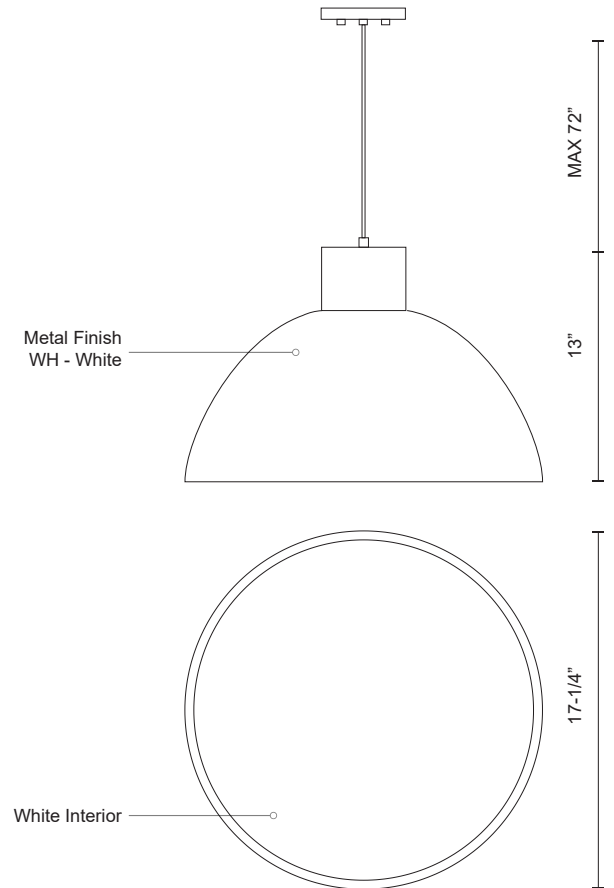

HERMAN PD2618

PENDANT

PROJECT

PD2618-WH
White

SPECIFICATION DETAILS

Fixture Dimensions	D17-1/4" x H13"
Light Source	AC LED Module
Wattage	12W
Total Lumens	800lm
Delivered Lumens	WH-499lm
Voltage	120V
Color Temperature	3000K
CRI (Ra)	90CRI
Optional Color Temps	2700K - 5000K Available, Minimum Order Quantities Apply
LED Rated Life	50,000 hours
Diffuser Details	White Acrylic Diffuser
Dimming	100% - 10%, ELV Dimmer (Not Included)
Shade Details	Spun Aluminum Shade
Adjustable	Yes
Wire Length	72" Max
Wire Type	Color Matching SVT Cord
Location	Dry
Compliance	T24-JA8
CEC Title 24 JA8	Yes, JA8-19
Canopy Dimensions	D4-3/4" x H1/4"

* For custom options, consult factory for details.

* For warranty information, please visit www.kuzcolighting.com/warranty

DESCRIPTION

Single LED pendant with colored dome shade available in gloss white exterior with gloss white interior. Each variety of pendants has a decorative industrial styled chrome heat sink at the top of the shade. Matching colored cloth covered SVT cable and is provided with our powerful 120V AC LED technology. Available in two sizes please view series for more details.