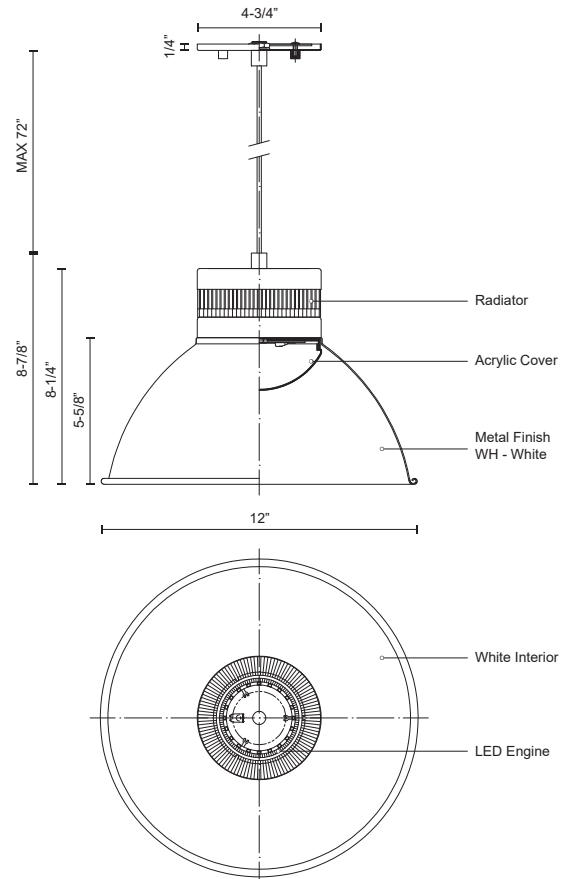

**HERMAN
PD2612
PENDANTS**

PROJECT

PD2612-WH
White

SPECIFICATION DETAILS

Fixture Dimensions	D12" x H8-7/8"
Light Source	AC LED Module
Wattage	11W
Total Lumens	800lm
Delivered Lumens	WH-481lm
Voltage	120V
Color Temperature	3000K
CRI (Ra)	90CRI
Optional Color Temps	2700K - 5000K Available, Minimum Order Quantities Apply
LED Rated Life	50,000 hours
Dimming	100% - 10%, ELV Dimmer (Not Included)
Diffuser Details	White Acrylic Diffuser
Shade Details	Spun Aluminum Shade
Adjustable	Yes
Wire Length	72" Max
Wire Type	Color Matching SVT Cord
Sloped Ceiling Adaptable	Yes
Location	Dry
Compliance	T24-JA8
CEC Title 24 JA8	Yes, JA8-19
Canopy Dimensions	D4-3/4" x H1/4"

* For custom options, consult factory for details.

* For warranty information, please visit www.kuzcolighting.com/warranty

DESCRIPTION

Single LED pendant with colored dome shade available in gloss white exterior with gloss white interior. Each variety of pendants has a decorative industrial styled chrome heat sink at the top of the shade. Matching colored cloth covered SVT cable and is provided with our powerful 120V AC LED technology. Available in two sizes please view series for more details.