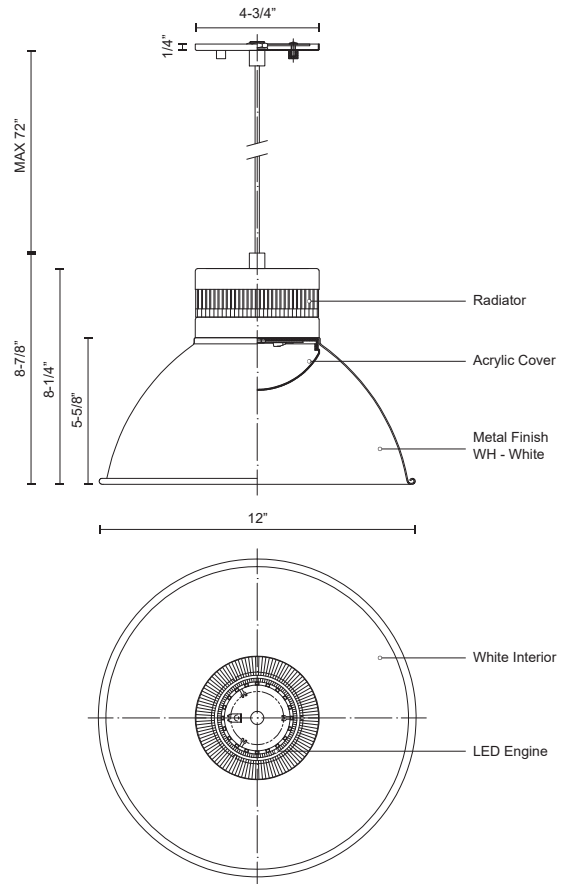

**HERMAN
PD2612
PENDANT**

PROJECT

PD2612-WH
White

SPECIFICATION DETAILS

Fixture Dimensions	D12" x H8-7/8"
Light Source	AC LED Module
Wattage	11W
Total Lumens	800lm
Delivered Lumens	WH-481lm
Voltage	120V
Color Temperature	3000K
CRI (Ra)	90CRI
Optional Color Temps	2700K - 5000K Available, Minimum Order Quantities Apply
LED Rated Life	50,000 hours
Dimming	100% - 10%, ELV Dimmer (Not Included)
Diffuser Details	White Acrylic Diffuser
Shade Details	Spun Aluminum Shade
Adjustable	Yes
Wire Length	72" Max
Wire Type	Color Matching SVT Cord
Sloped Ceiling Adaptable	Yes
Location	Dry
Compliance	T24-JA8
CEC Title 24 JA8	Yes, JA8-19
Canopy Dimensions	D4-3/4" x H1/4"

* For custom options, consult factory for details.

* For warranty information, please visit www.kuzcolighting.com/warranty

DESCRIPTION

Single LED pendant with colored dome shade available in gloss white exterior with gloss white interior. Each variety of pendants has a decorative industrial styled chrome heat sink at the top of the shade. Matching colored cloth covered SVT cable and is provided with our powerful 120V AC LED technology. Available in two sizes please view series for more details.