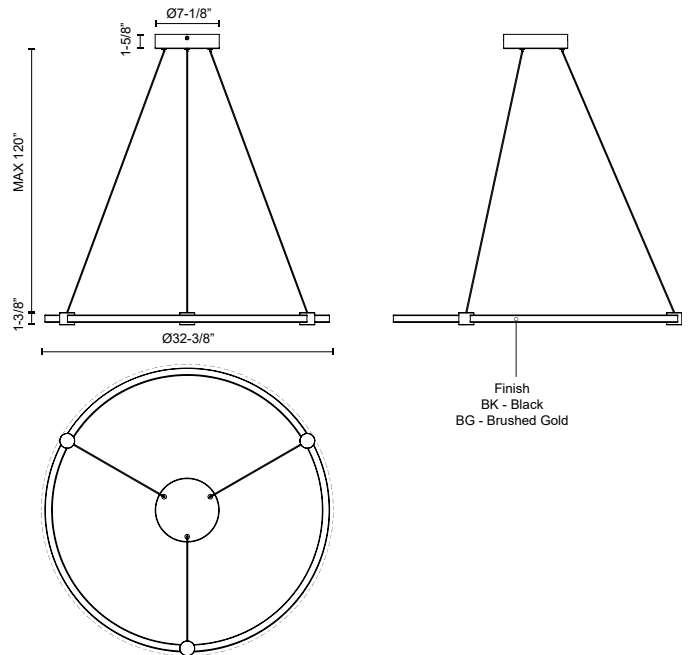

BRUNI PD24732

PENDANTS

PROJECT

SPECIFICATION DETAILS

Fixture Dimensions	D32-3/8" x H1-3/8"
Light Source	LED with DC Driver
Wattage	45W
Total Lumens	2850lm
Delivered Lumens	BG-2820lm; BK-2835lm;
Voltage	120V
Color Temperature	3000K
CRI (Ra)	90CRI
Optional Color Temps	2700K - 5000K Available, Minimum Order Quantities Apply
LED Rated Life	50,000 hours
Dimming	100% - 10%, TRIAC or ELV Dimmer (Not Included)
Diffuser Details	Clear Acrylic Exterior/White Silicone Interior
Adjustable	Yes
Wire Length	120" Max
Wire Type	Black
Minimum Hang Height	16"
Sloped Ceiling Adaptable	Yes
Location	Dry
Illumination Direction	Up/Down
Canopy Dimensions	D7-1/8" x H1-5/8"
Paint Finish	BG01; BK02;

* For custom options, consult factory for details.

* For warranty information, please visit www.kuzcolighting.com/warranty

DESCRIPTION

The Bruni Collection answers many requests for classic, modern shapes combined with ample lighting. These completely adjustable rings allow for completely customized styling that's all your own. Available in two sophisticated finishes, the acrylic ribbed texture of each circular lamp provides sufficient lighting for even the darkest rooms in your home

KUZCO

CANADA: 19054 28TH AVENUE - SURREY, BC V3Z 6M3

USA: 3035 E. LONE MOUNTAIN ROAD - LAS VEGAS, NV 89081

WWW.KUZCOLIGHTING.COM

© 2023 KUZCO LIGHTING. ALL RIGHTS RESERVED.

COMMENT