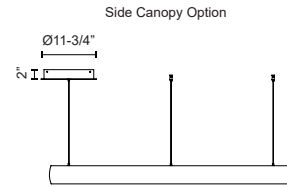

PD22753-BS
Brushed Silver

PD22753-BK
Black

PD22753-WH
White

SPECIFICATION DETAILS

* For custom options, consult factory for details.

Fixture Dimensions	D52" x H4-1/4"
Light Source	LED with DC Driver
Wattage	118W
Total Lumens	10500lm
Delivered Lumens	BK-2433lm; BN-2826lm; WH-3356lm;
Voltage	120V
Color Temperature	3000K
CRI (Ra)	90CRI
Optional Color Temps	2700K - 5000K Available, Minimum Order Quantities Apply
LED Rated Life	50,000 hours
Dimming	100% - 10%, TRIAC or ELV Dimmer (Not Included)
Diffuser Details	White Acrylic Diffuser
Adjustable	Yes
Wire Length	120" Max
Wire Type	Clear SSL Wire
Location	Dry
Warranty	5 Years
Illumination Direction	Up and Down
Canopy Dimensions	D11-3/4" x H2"