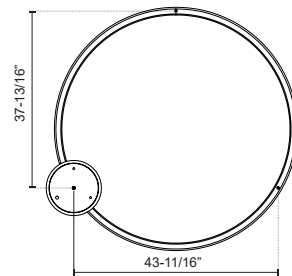

HALO PD22753

PENDANTS

PROJECT

DESCRIPTION

The circular Halo light makes a sleek and bold statement. This fixture illuminates your room in a smooth circular pattern, which is both modern and minimal. Available in four sizes and three finishes: Black, White and Brushed Nickel. They can be arranged in a tier formation to complement your space.

PD22753-BS
Brushed Silver

PD22753-BK
Black

PD22753-WH
White

SPECIFICATION DETAILS

* For custom options, consult factory for details.

Fixture Dimensions	D52" x H4-1/4"
Light Source	LED with DC Driver
Wattage	118W
Total Lumens	10500lm
Delivered Lumens	BK-2433lm; BN-2826lm; WH-3356lm;
Voltage	120V
Color Temperature	3000K
CRI (Ra)	90CRI
Optional Color Temps	2700K - 5000K Available, Minimum Order Quantities Apply
LED Rated Life	50,000 hours
Dimming	100% - 10%, TRIAC or ELV Dimmer (Not Included)
Diffuser Details	White Acrylic Diffuser
Adjustable	Yes
Wire Length	120" Max
Wire Type	Clear SSL Wire
Location	Dry
Warranty	5 Years
Illumination Direction	Up and Down
Canopy Dimensions	D11-3/4" x H2"