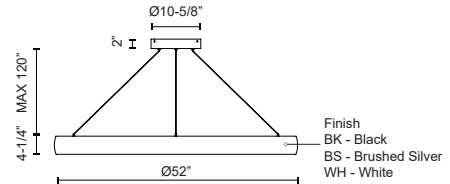

HALO PD22753

PENDANTS

PROJECT

DESCRIPTION

The circular Halo light makes a sleek and bold statement. This fixture illuminates your room in a smooth circular pattern, which is both modern and minimal. Available in four sizes and three finishes: Black, White and Brushed Nickel. They can be arranged in a tier formation to complement your space.

PD22753-BS
Brushed Silver

PD22753-BK
Black

PD22753-WH
White

SPECIFICATION DETAILS

* For custom options, consult factory for details.

Fixture Dimensions	D52" x H4-1/4"
Light Source	LED with DC Driver
Wattage	118W
Total Lumens	10500lm
Delivered Lumens	BK-2433lm; BN-2826lm; WH-3356lm;
Voltage	120V
Color Temperature	3000K
CRI (Ra)	90CRI
Optional Color Temps	2700K - 5000K Available, Minimum Order Quantities Apply
LED Rated Life	50,000 hours
Dimming	100% - 10%, TRIAC or ELV Dimmer (Not Included)
Diffuser Details	White Acrylic Diffuser
Adjustable	Yes
Wire Length	120" Max
Wire Type	Clear SSL Wire
Location	Dry
Warranty	5 Years
Illumination Direction	Up and Down
Canopy Dimensions	D11-3/4" x H2"