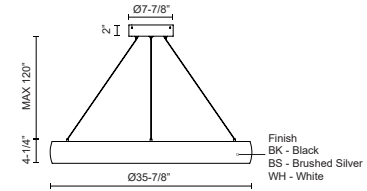

HALO PD22735

PENDANTS

PROJECT

SPECIFICATION DETAILS

Fixture Dimensions	D35-7/8" x H4-1/4"
Light Source	LED with DC Driver
Wattage	83W
Total Lumens	6880lm
Delivered Lumens	BK-1652lm; BN-1919lm; WH-2279lm;
Voltage	120V
Color Temperature	3000K
CRI (Ra)	90CRI
Optional Color Temps	2700K - 5000K Available, Minimum Order Quantities Apply
LED Rated Life	50,000 hours
Dimming	100% - 10%, TRIAC or ELV Dimmer (Not Included)
Diffuser Details	White Acrylic Diffuser
Adjustable	Yes
Wire Length	120" Max
Wire Type	Clear SSL Wire
Sloped Ceiling Adaptable	Yes
Location	Dry
Illumination Direction	Up and Down
CEC Title 24 JA8	Yes, JA8-2022
Canopy Dimensions	D8-5/8" x H2"

* For custom options, consult factory for details.

* For warranty information, please visit www.kuzcolighting.com/warranty

DESCRIPTION

The circular Halo light makes a sleek and bold statement. This fixture illuminates your room in a smooth circular pattern, which is both modern and minimal. Available in four sizes and three finishes: Black, White and Brushed Nickel. They can be arranged in a tier formation to complement your space.

Side Canopy Option