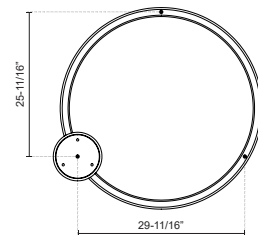

Finish
BK - Black
BS - Brushed Silver
WH - White

KUZCO

19054 28TH AVENUE
SURREY - BC V3Z 6M3
CANADA

WWW.KUZCOLIGHTING.COM

COMMENT