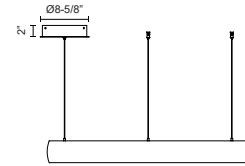

Finish
BK - Black
BS - Brushed Silver
WH - White

KUZCO

19054 28TH AVENUE
SURREY - BC V3Z 6M3
CANADA

WWW.KUZCOLIGHTING.COM

COMMENT