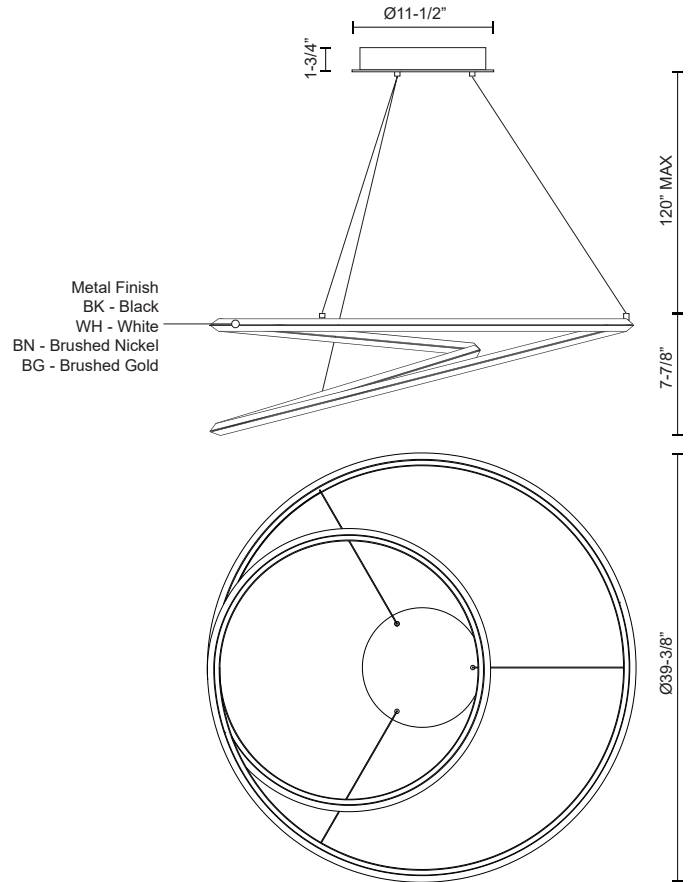

Fixture Dimensions	D39-3/8" x H7-7/8"
Light Source	LED with DC Driver
Wattage	94W
Total Lumens	5850lm
Delivered Lumens	BN-4763lm
Voltage	120V
Color Temperature	3000K
CRI (Ra)	90CRI
Optional Color Temps	2700K - 5000K Available, Minimum Order Quantities Apply
LED Rated Life	50,000 hours
Dimming	100% - 10%, TRIAC or ELV Dimmer (Not Included)
Diffuser Details	White Acrylic Diffuser
Adjustable	Yes
Wire Length	120" Max
Wire Type	BG, BN, WH - Clear Wire; BK - Black Wire;
Sloped Ceiling Adaptable	Yes
Location	Dry
Canopy Dimensions	D11-1/2"x H1-3/4"

* For custom options, consult factory for details.

* For warranty information, please visit www.kuzcolighting.com/warranty

DESCRIPTION

Triangular in section the interior arcing surface of the lamp structure emanates light while the profile tapers into a razor thin edge. Available in two sizes the gestural Ampersand chandelier provides a reductive aesthetic focus but accomplished with a poetic flair.