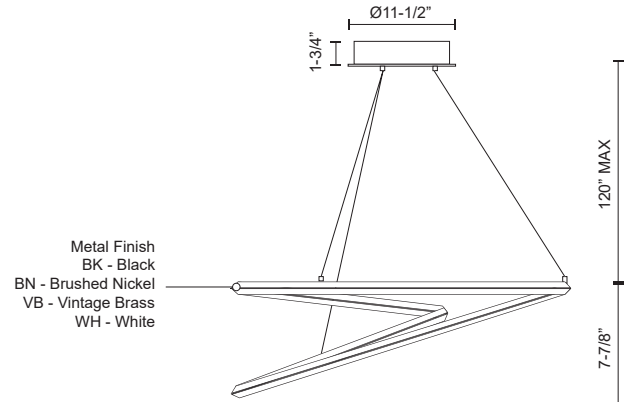

* For custom options, consult factory for details.

Fixture Dimensions	D31-1/2" x H7-7/8"
Light Source	LED with DC Driver
Wattage	66W
Total Lumens	4550lm
Delivered Lumens	BN-3344lm
Voltage	120V
Color Temperature	3000K
CRI (Ra)	90CRI
Optional Color Temps	2700K - 5000K Available, Minimum Order Quantities Apply
LED Rated Life	50,000 hours
Dimming	100% - 10%, TRIAC or ELV Dimmer (Not Included)
Diffuser Details	White Acrylic Diffuser
Adjustable	Yes
Wire Length	120" Max
Wire Type	Clear Coaxial Wire
Location	Dry
Warranty	5 Years
Canopy Dimensions	D11-1/2"x H1-3/4"

DESCRIPTION

Triangular in section the interior arcing surface of the lamp structure emanates light while the profile tapers into a razor thin edge. Available in two sizes the gestural Ampersand chandelier provides a reductive aesthetic focus but accomplished with a poetic flair.