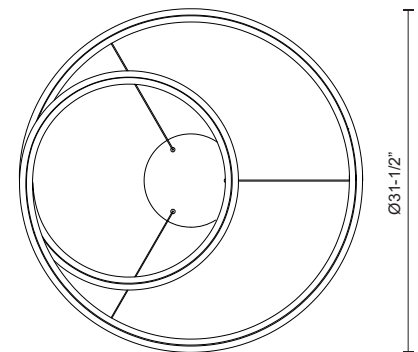

KUZCO

19054 28TH AVENUE
SURREY - BC V3Z 6M3
CANADA

WWW.KUZCOLIGHTING.COM

COMMENT