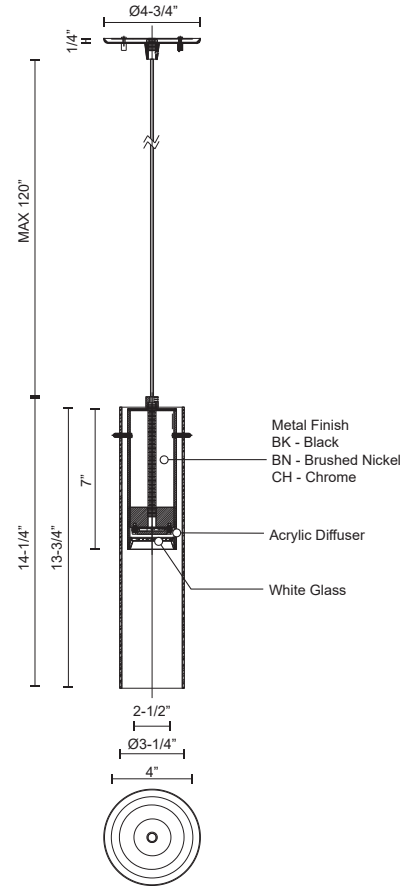

LENA
PD21703
PENDANTS

PROJECT

PD21703-BN
Brushed Nickel

PD21703-BK
Black

PD21703-CH
Chrome

SPECIFICATION DETAILS

Fixture Dimensions	D3-1/4" x H14-1/4"
Light Source	AC LED Module
Wattage	9W
Total Lumens	600lm
Delivered Lumens	BK-211lm; BN-350lm*; CH-320lm;
Voltage	120V
Color Temperature	3000K
CRI (Ra)	90CRI
Optional Color Temps	2700K - 5000K Available, Minimum Order Quantities Apply
LED Rated Life	50,000 hours
Dimming	100% - 10%, ELV Dimmer (Not Included)
Glass Details	Clear Glass
Adjustable	Yes
Wire Length	120" Max
Wire Type	BK - Black SSL Wire; CH, WH - Clear SSL Wire;
Sloped Ceiling Adaptable	Yes
Location	Dry
Canopy Dimensions	D4-3/4" x H1/4"
Minimum Hang Height	18"
CEC Title 24 JA8	Yes, JA8-2022
Paint Finish	BK01; BN01; CH01;

* For custom options, consult factory for details.

* For warranty information, please visit www.kuzcolighting.com/warranty

DESCRIPTION

Clear glass cylindrical shade envelops tubular aluminum core. Brushed plated finishes or satin coating. Down light. Custom options available.