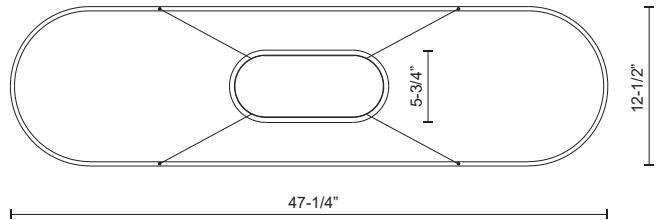

EERIE
PD19347
PENDANTS

PROJECT

DESCRIPTION

Extruded rectangular aluminum rolled into stadium shape. Matte powder-coat or plated brushed finish. Flexible silicon opal diffuser. Up and down light. Custom options available.

SPECIFICATION DETAILS

Fixture Dimensions	L12-1/2" x W47-1/4" x H1-1/8"
Light Source	LED with DC Driver
Wattage	58W
Total Lumens	4500lm
Delivered Lumens	2581lm*
Voltage	120V
Color Temperature	3000K
CRI (Ra)	90CRI
Optional Color Temps	2700K - 5000K Available, Minimum Order Quantities Apply
LED Rated Life	50,000 hours
Dimming	100% - 10%, TRIAC or ELV Dimmer (Not Included)
Diffuser Details	White Acrylic Diffuser
Adjustable	Yes
Wire Length	120" Max
Wire Type	Clear Coaxial Wire
Minimum Hang Height	20"
Sloped Ceiling Adaptable	Yes
Location	Dry
CEC Title 24 JA8	Yes, JA8-2022
Canopy Dimensions	L11-7/8" x W5-3/4" x H1-5/8"
Paint Finish	BK01

* For custom options, consult factory for details.

* For warranty information, please visit www.kuzcolighting.com/warranty

KUZCO

CANADA: 19054 28TH AVENUE - SURREY, BC V3Z 6M3
USA: 3035 E. LONE MOUNTAIN ROAD - LAS VEGAS, NV 89081

WWW.KUZCOLIGHTING.COM

© 2019 KUZCO LIGHTING. ALL RIGHTS RESERVED.

COMMENT