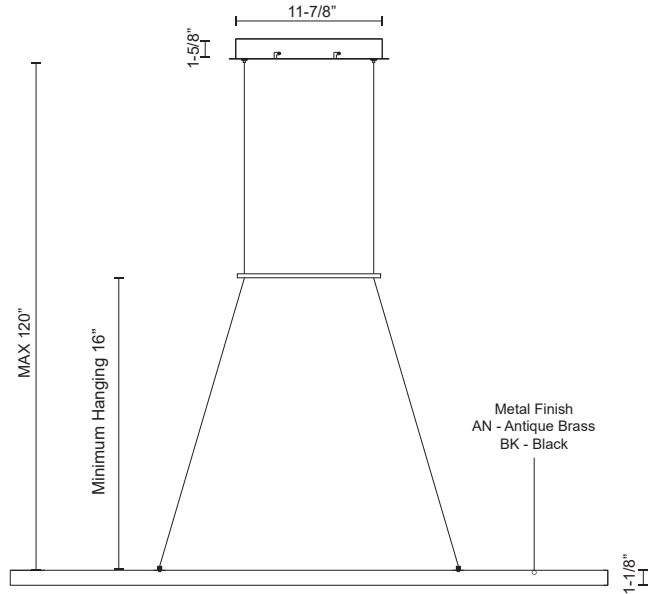

EERIE
PD19347
PENDANTS

PROJECT

DESCRIPTION

Extruded rectangular aluminum rolled into stadium shape. Matte powder-coat or plated brushed finish. Flexible silicon opal diffuser. Up and down light. Custom options available.

SPECIFICATION DETAILS

Fixture Dimensions	L12-1/2" x W47-1/4" x H1-1/8"
Light Source	LED with DC Driver
Wattage	58W
Total Lumens	4500lm
Delivered Lumens	2581lm*
Voltage	120V
Color Temperature	3000K
CRI (Ra)	90CRI
Optional Color Temps	2700K - 5000K Available, Minimum Order Quantities Apply
LED Rated Life	50,000 hours
Dimming	100% - 10%, TRIAC or ELV Dimmer (Not Included)
Diffuser Details	White Acrylic Diffuser
Adjustable	Yes
Wire Length	120" Max
Wire Type	Clear Coaxial Wire
Minimum Hang Height	20"
Sloped Ceiling Adaptable	Yes
Location	Dry
CEC Title 24 JA8	Yes, JA8-2022
Canopy Dimensions	L11-7/8" x W5-3/4" x H1-5/8"
Paint Finish	BK01

* For custom options, consult factory for details.

* For warranty information, please visit www.kuzcolighting.com/warranty

KUZCO

CANADA: 19054 28TH AVENUE - SURREY, BC V3Z 6M3
USA: 3035 E. LONE MOUNTAIN ROAD - LAS VEGAS, NV 89081

WWW.KUZCOLIGHTING.COM

© 2019 KUZCO LIGHTING. ALL RIGHTS RESERVED.

COMMENT