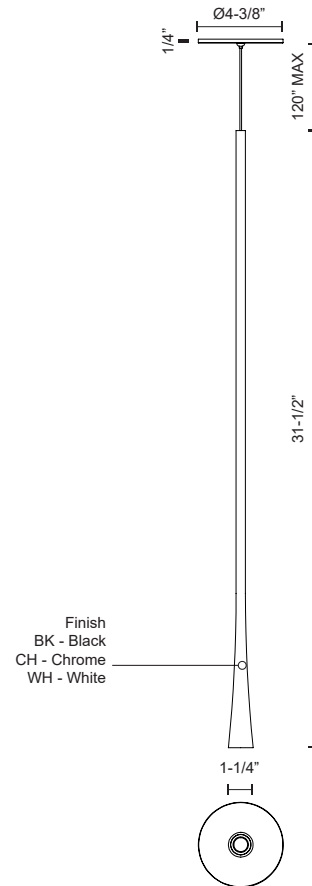

TAPER PD15832

PENDANTS

PROJECT

PD15832-CH
Chrome

PD15832-WH
White

PD15832-BK
Black

SPECIFICATION DETAILS

Fixture Dimensions	D1-1/4" x H31-1/2"
Light Source	LED with DC Driver
Wattage	7W
Total Lumens	510lm
Delivered Lumens	BK-417lm; CH-434lm; WH-440lm;
Voltage	120V
Color Temperature	3000K
CRI (Ra)	90CRI
Optional Color Temps	2700K - 5000K Available, Minimum Order Quantities Apply
LED Rated Life	50,000 hours
Dimming	100% - 10%, TRIAC or ELV Dimmer (Not Included)
Diffuser Details	Acrylic Lens
Adjustable	Yes
Wire Length	120" Max
Wire Type	BK, CH - Black Coaxial Wire; WH - White Coaxial Wire;
Minimum Hang Height	36"
Sloped Ceiling Adaptable	Yes
Location	Dry
CEC Title 24 JA8	Yes, JA8-2022
Canopy Dimensions	D4-3/8" x H1/4"
Paint Finish	BK02; CH01; WH02;

* For custom options, consult factory for details.

* For warranty information, please visit www.kuzcolighting.com/warranty

DESCRIPTION

Slightly offset from the suspension cable the die-cast aluminum body repeats linear verticality with an elongated stem that flows into the conical shade. Concealing functionality in an elegant form the X lamp head integrates an LED spot assembly simultaneously serving as heatsink. The exaggerated tubular length provides aesthetic detail while acting as hang straight. Available in several curated finishes.