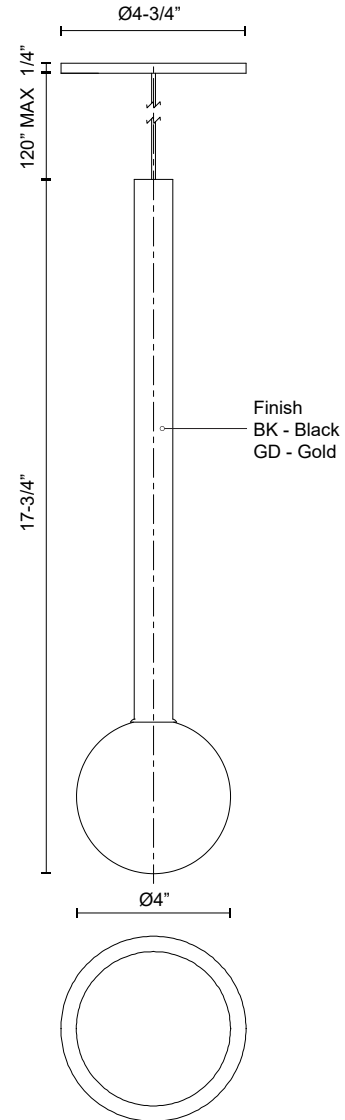

ELIXIR
PD15518
PENDANTS

PROJECT

PD15518-BK
Black

PD15518-GD
Gold

SPECIFICATION DETAILS

* For custom options, consult factory for details.

Fixture Dimensions	D4" x H17-3/4"
Light Source	LED with DC Driver
Wattage	7W
Total Lumens	595lm
Delivered Lumens	320lm
Voltage	120V
Color Temperature	3000K
CRI (Ra)	90CRI
Optional Color Temps	2700K - 5000K Available, Minimum Order Quantities Apply
LED Rated Life	50,000 hours
Dimming	100% - 10%, TRIAC or ELV Dimmer (Not Included)
Adjustable	Yes
Wire Length	120" Max
Wire Type	Black Coaxial Wire
Minimum Hang Height	20"
Diffuser Details	Opal Glass
Location	Dry
Warranty	5 Years
Canopy Dimensions	D4-3/4" x H1/4"

DESCRIPTION

Elixir is both decorative and minimal. With an opal glass globe or acrylic diffuser adorned by a thick metallic stem, this collection is both simple and geometrically interesting. Available with or without varied styling. Available in Black and Gold