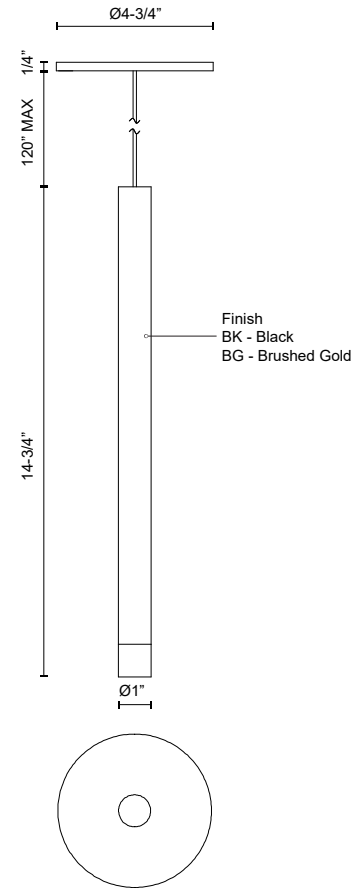

ELIXIR PD15415

PENDANTS

PROJECT

SPECIFICATION DETAILS

Fixture Dimensions	D1" x H14-3/4"
Light Source	LED with DC Driver
Wattage	6W
Total Lumens	510lm
Delivered Lumens	BK-348lm
Voltage	120V
Color Temperature	3000K
CRI (Ra)	90CRI
Optional Color Temps	2700K - 5000K Available, Minimum Order Quantities Apply
LED Rated Life	50,000 hours
Dimming	100% - 10%, TRIAC or ELV Dimmer (Not Included)
Diffuser Details	Acrylic with Sandblasted Interior
Adjustable	Yes
Wire Length	120" Max
Wire Type	Black Coaxial Wire
Minimum Hang Height	16"
Sloped Ceiling Adaptable	Yes
Location	Dry
CEC Title 24 JA8	Yes, JA8-2022
Canopy Dimensions	D4-3/4" x H1/4"
Paint Finish	BG02; BK02;

* For custom options, consult factory for details.

* For warranty information, please visit www.kuzcolighting.com/warranty

DESCRIPTION

Elixir is both decorative and minimal. With an opal glass globe or acrylic diffuser adorned by a thick metallic stem, this collection is both simple and geometrically interesting. Available with or without varied styling. Available in Black and Brushed Gold.

KUZCO

CANADA: 19054 28TH AVENUE - SURREY, BC V3Z 6M3

USA: 3035 E. LONE MOUNTAIN ROAD - LAS VEGAS, NV 89081

WWW.KUZCOLIGHTING.COM

© 2021 KUZCO LIGHTING. ALL RIGHTS RESERVED.

COMMENT