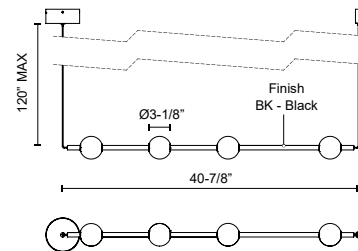

Adjustable Side Canopy Option

KUZCO

CANADA: 19054 28TH AVENUE - SURREY, BC V3Z 6M3
USA: 3035 E. LONE MOUNTAIN ROAD - LAS VEGAS, NV 89081

WWW.KUZCOLIGHTING.COM

© 2021 KUZCO LIGHTING. ALL RIGHTS RESERVED.

COMMENT