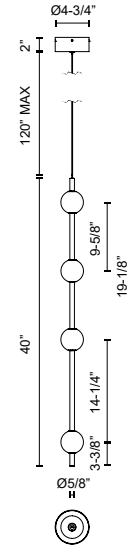

MISAKI
PD14740
PENDANTS

PROJECT

SPECIFICATION DETAILS

Fixture Dimensions	D3-1/8" x H40"
Light Source	LED with DC Driver
Wattage	25W
Total Lumens	2040lm
Delivered Lumens	1100lm*
Voltage	120V
Color Temperature	3000K
CRI (Ra)	90CRI
Optional Color Temps	2700K - 5000K Available, Minimum Order Quantities Apply
LED Rated Life	50,000 hours
Dimming	100% - 10%, TRIAC or ELV Dimmer (Not Included)
Diffuser Details	Frosted acrylic diffuser
Adjustable	Yes
Wire Length	120" Max
Wire Type	Black Coaxial Wire
Minimum Hang Height	44"
Sloped Ceiling Adaptable	Yes
Location	Dry
Mounting Style	LP; Pendant;
Canopy Dimensions	D4-3/4" x H2"
Paint Finish	BK02
Finish Option(s)	Black

* For custom options, consult factory for details.

* For warranty information, please visit www.kuzcolighting.com/warranty

DESCRIPTION

Misaki collection is simple yet highly decorative. With a strong architectural black frame, accompanied by multiple acrylic globes of illumination, the Misaki collection works well in any style design.

Adjustable Side Canopy Option