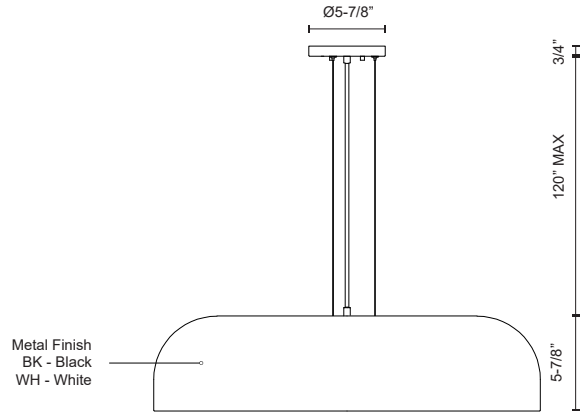

**BEACON
PD13124
PENDANTS**

PROJECT

SPECIFICATION DETAILS

Fixture Dimensions	D24" x H5-7/8"
Light Source	AC LED Module
Wattage	60W
Total Lumens	4800lm
Delivered Lumens	BK-2672lm; WH-2779lm;
Voltage	120V
Color Temperature	3000K
CRI (Ra)	90CRI
Optional Color Temps	2700K - 5000K Available, Minimum Order Quantities Apply
LED Rated Life	50,000 hours
Dimming	100% - 10%, ELV Dimmer (Not Included)
Diffuser Details	Opal Glass
Shade Details	Heavy Spun Steel Shade
Adjustable	Yes
Wire Length	120" Max
Wire Type	Clear Aircraft Cable, BK - Black Braided Cord; WH - White Braided Cord;
Sloped Ceiling Adaptable	Yes
Location	Dry
Canopy Dimensions	D5-7/8" x H3/4"

* For custom options, consult factory for details.

* For warranty information, please visit www.kuzcolighting.com/warranty

KUZCO

19054 28TH AVENUE
SURREY - BC V3Z 6M3
CANADA

WWW.KUZCOLIGHTING.COM

DESCRIPTION

The Beacon family is bold, contemporary, and timeless. Made with a steel shade and a powder-coated finish, this classic form can complement any space. Even illumination is produced with LED technology. Available as a flush mount or pendant in two sizes.

COMMENT