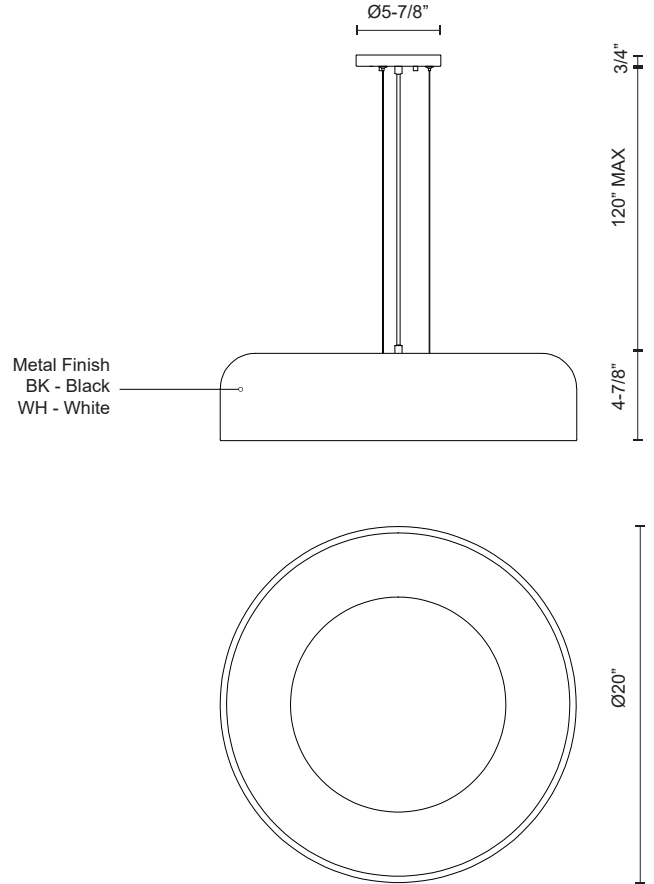

**BEACON**  
**PD13120**  
PENDANTS

PROJECT

PD13120-WH  
White

PD13120-BK  
Black

**SPECIFICATION DETAILS**

<b>Fixture Dimensions</b>	D20" x H4-7/8"
<b>Light Source</b>	AC LED Module
<b>Wattage</b>	26W
<b>Total Lumens</b>	1600lm
<b>Delivered Lumens</b>	BK-966lm; WH-1004lm;
<b>Voltage</b>	120V
<b>Color Temperature</b>	3000K
<b>CRI (Ra)</b>	90CRI
<b>Optional Color Temps</b>	2700K - 5000K Available, Minimum Order Quantities Apply
<b>LED Rated Life</b>	50,000 hours
<b>Dimming</b>	100% - 10%, ELV Dimmer (Not Included)
<b>Diffuser Details</b>	Opal Glass
<b>Shade Details</b>	Heavy Spun Steel Shade
<b>Adjustable</b>	Yes
<b>Wire Length</b>	120" Max
<b>Wire Type</b>	Clear Aircraft Cable, BK - Black Braided Cord; WH - White Braided Cord;
<b>Sloped Ceiling Adaptable</b>	Yes
<b>Location</b>	Dry
<b>CEC Title 24 JA8</b>	Yes, JA8-2022
<b>Canopy Dimensions</b>	D5-7/8" x H3/4"

\* For custom options, consult factory for details.

\* For warranty information, please visit [www.kuzcolighting.com/warranty](http://www.kuzcolighting.com/warranty)

**DESCRIPTION**

The Beacon family is bold, contemporary, and timeless. Made with a steel shade and a powder-coated finish, this classic form can complement any space. Even illumination is produced with LED technology. Available as a flush mount or pendant in two sizes.