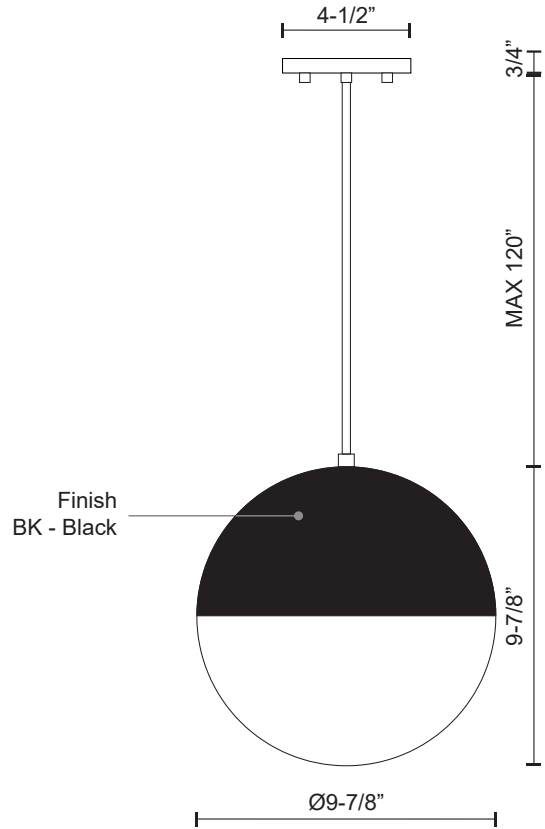

MONAE
PD11710-BK
 PENDANTS

PROJECT

DESCRIPTION

Single LED retro styled orb shaped pendant. The top semi sphere is painted black metal which connects at the equator of orb to complete the bottom of the fixture with a semi sphere shaped opal glass. When lit the light shines evenly throughout the bottom glass and into the surrounding area. Matching black clothed covered SVT cable with our powerful 120V AC LED technology. Available in three different sizes.

SPECIFICATION DETAILS

* For custom options, consult factory for details.

Fixture Dimensions	D9-7/8" x H9-7/8"
Light Source	LED
Wattage	25W
Total Lumens	2000lm
Delivered Lumens	BK-1139lm
Voltage	120V
Color Temperature	3000K
CRI (Ra)	>90
Optional Color Temps	2700K - 5000K Available, Minimum Order Quantities Apply
LED Rated Life	50,000 hours
Dimming	100% - 10%, ELV Dimmer (Not Included)
Glass Details	Opal Glass
Adjustable	Yes
Wire Length	120" Max
Wire Type	Black SVT Cord
Location	Dry
Warranty	5 Years
Canopy Dimensions	D4-1/2" x H3/4"
Finish Option(s)	Black