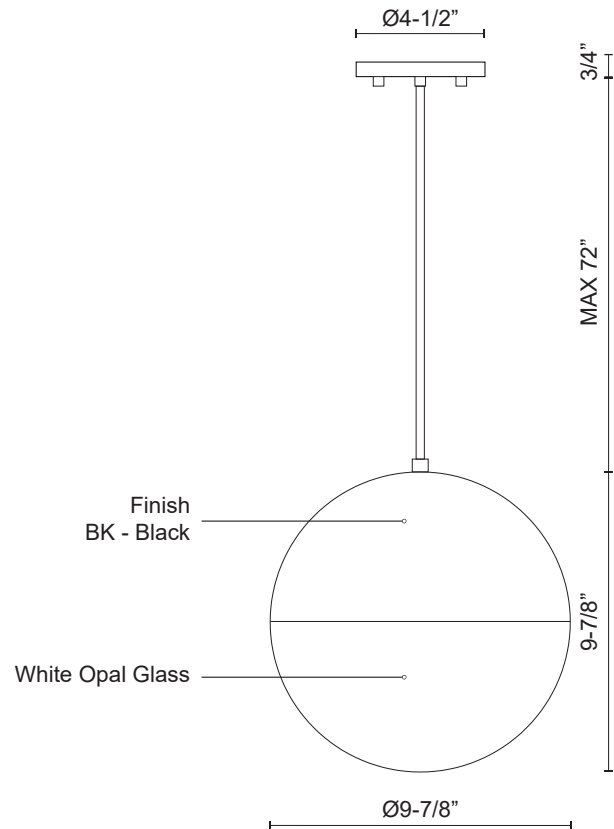

MONAE PD11710-BK

PENDANTS

PROJECT

DESCRIPTION

Single LED retro styled orb shaped pendant. The top semi sphere is painted black metal which connects at the equator of orb to complete the bottom of the fixture with a semi sphere shaped white opal glass. When lit the light shines evenly throughout the bottom glass and into the surrounding area. Matching black clothed covered SVT cable with our powerful 120V AC LED technology. Available in three different sizes.

SPECIFICATION DETAILS

* For custom options, consult factory for details.

Fixture Dimensions	D9-7/8" x H9-7/8"
Light Source	AC LED Module
Wattage	26W
Total Lumens	2000lm
Delivered Lumens	BK-1139lm
Voltage	120V
Color Temperature	3000K
CRI (Ra)	90CRI
Optional Color Temps	2700K - 5000K Available, Minimum Order Quantities Apply
LED Rated Life	50,000 hours
Dimming	100% - 10%, ELV Dimmer (Not Included)
Glass Details	Opal Glass
Adjustable	Yes
Wire Length	72" Max
Wire Type	Black Braided Cord
Location	Dry
Compliance	Energy Star; T24-JA8;
Warranty	5 Years
CEC Title 24 JA8	Yes, JA8-19
Energy Star Certified	Energy Star Compliant
Canopy Dimensions	D4-1/2" x H3/4"
Finish Option(s)	Black