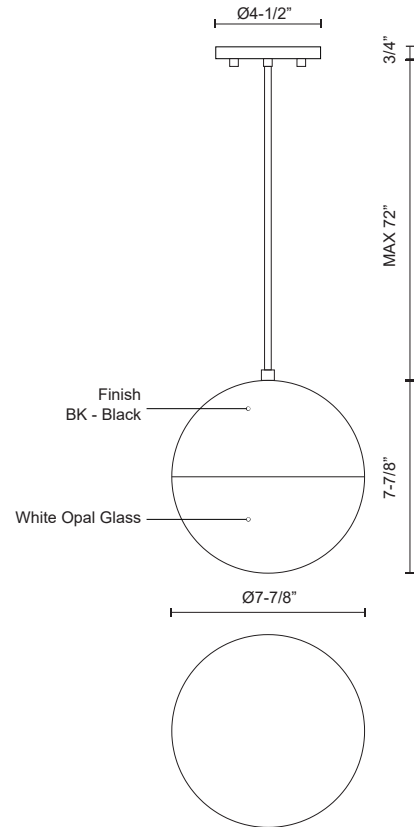

MONAE PD11708-BK

PENDANTS

PROJECT

DESCRIPTION

Single LED retro styled orb shaped pendant. The top semi sphere is painted black metal which connects at the equator of orb to complete the bottom of the fixture with a semi sphere shaped white opal glass. When lit the light shines evenly throughout the bottom glass and into the surrounding area. Matching black clothed covered SVT cable with our powerful 120V AC LED technology. Available in three different sizes.

SPECIFICATION DETAILS

* For custom options, consult factory for details.

Fixture Dimensions	D7-7/8" x H7-7/8"
Light Source	AC LED Module
Wattage	17W
Total Lumens	1200lm
Delivered Lumens	BK-643lm
Voltage	120V
Color Temperature	3000K
CRI (Ra)	90CRI
Optional Color Temps	2700K - 5000K Available, Minimum Order Quantities Apply
LED Rated Life	50,000 hours
Dimming	100% - 10%, ELV Dimmer (Not Included)
Glass Details	Opal Glass
Adjustable	Yes
Wire Length	72" Max
Wire Type	Black Braided Cord
Location	Dry
Compliance	Energy Star; T24-JA8;
Warranty	5 Years
CEC Title 24 JA8	Yes, JA8-19
Energy Star Certified	Energy Star Compliant
Canopy Dimensions	D4-1/2" x H3/4"
Finish Option(s)	Black