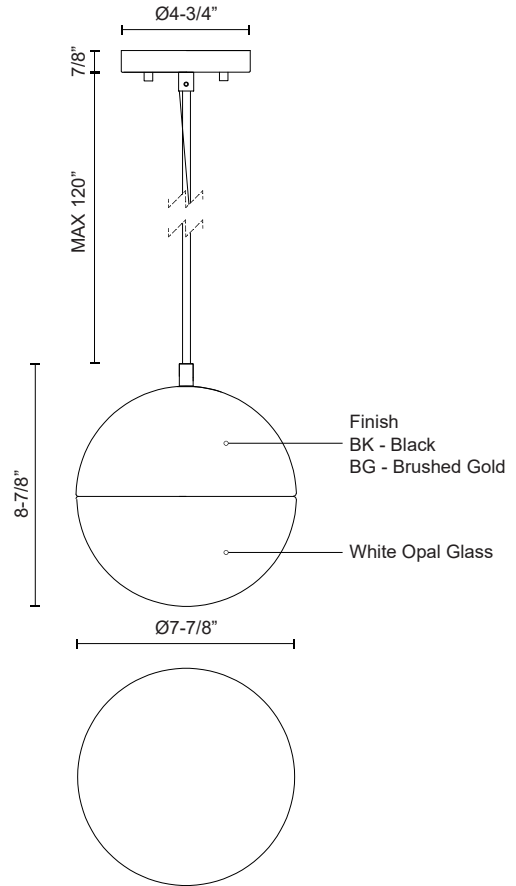

MONAE PD11708

PENDANTS

PROJECT

PD11708-BG
Brushed Gold

PD11708-BK
Black

SPECIFICATION DETAILS

Fixture Dimensions	D7-7/8" x H8-7/8"
Light Source	AC LED Module
Wattage	17W
Total Lumens	1200lm
Delivered Lumens	BG-680lm*; BK-660lm;
Voltage	120V
Color Temperature	3000K
CRI (Ra)	90CRI
Optional Color Temps	2700K - 5000K Available, Minimum Order Quantities Apply
LED Rated Life	50,000 hours
Dimming	100% - 10%, ELV Dimmer (Not Included)
Glass Details	Opal Glass
Adjustable	Yes
Wire Length	120" Max
Wire Type	Black Braided Cord
Minimum Hang Height	12"
Location	Dry
Energy Star Certified	BK - Energy Star Compliant
Canopy Dimensions	D4-3/4" x H7/8"
Sloped Ceiling Adaptable	Yes
CEC Title 24 JA8	Yes, JA8-2022
Paint Finish	BG01; BK02;

* For custom options, consult factory for details.

* For warranty information, please visit www.kuzcolighting.com/warranty

DESCRIPTION

One of our best-selling designs is the retro-style Monae Collection. These decadent orb-shaped lamps are available in a striking black or dazzling brushed gold finish that plays well with modern and retro décor. Available in three different-sized pendants with 120" cables.