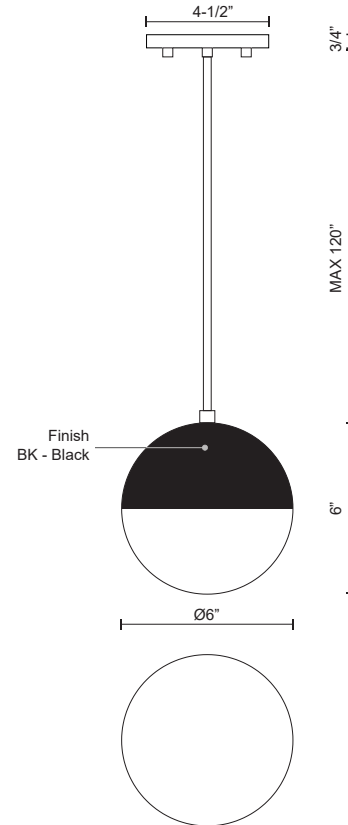

MONAE
PD11706-BK
 PENDANTS

PROJECT

DESCRIPTION

Single LED retro styled orb shaped pendant. The top semi sphere is painted black metal which connects at the equator of orb to complete the bottom of the fixture with a semi sphere shaped opal glass. When lit the light shines evenly throughout the bottom glass and into the surrounding area. Matching black clothed covered SVT cable with our powerful 120V AC LED technology. Available in three different sizes.

SPECIFICATION DETAILS

* For custom options, consult factory for details.

Fixture Dimensions	D6" x H6"
Light Source	LED
Wattage	10W
Total Lumens	800lm
Delivered Lumens	BK-453lm
Voltage	120V
Color Temperature	3000K
CRI (Ra)	>90
Optional Color Temps	2700K - 5000K Available, Minimum Order Quantities Apply
LED Rated Life	50,000 hours
Dimming	100% - 10%, ELV Dimmer (Not Included)
Glass Details	Opal Glass
Adjustable	Yes
Wire Length	120" Max
Wire Type	Black SVT Cord
Location	Dry
Warranty	5 Years
Canopy Dimensions	D4-1/2" x H3/4"
Finish Option(s)	Black