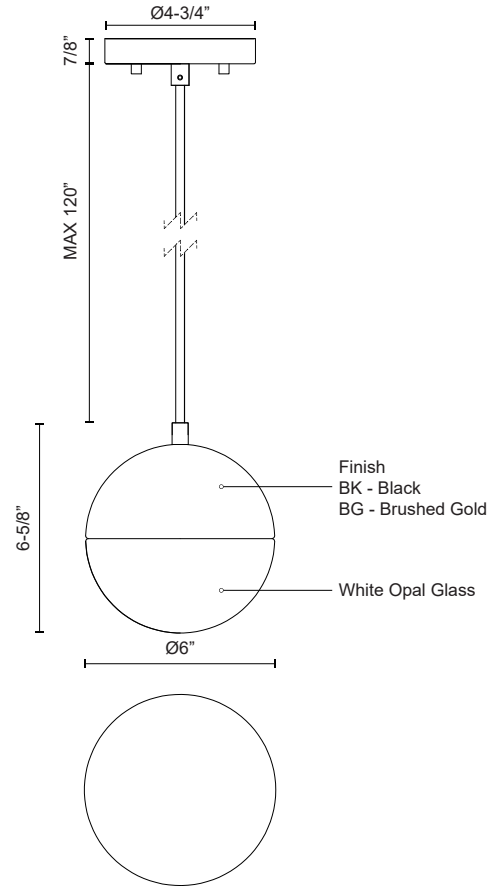

MONAE PD11706

PENDANTS

PROJECT

PD11706-BG
Brushed Gold

PD11706-BK
Black

SPECIFICATION DETAILS

Fixture Dimensions	D6" x H6-5/8"
Light Source	AC LED Module
Wattage	13W
Total Lumens	800lm
Delivered Lumens	BG-450lm*; BK-383lm;
Voltage	120V
Color Temperature	3000K
CRI (Ra)	90CRI
Optional Color Temps	2700K - 5000K Available, Minimum Order Quantities Apply
LED Rated Life	50,000 hours
Dimming	100% - 10%, ELV Dimmer (Not Included)
Glass Details	Opal Glass
Adjustable	Yes
Wire Length	120" Max
Wire Type	Black Braided Cord
Minimum Hang Height	10"
Location	Dry
Canopy Dimensions	D4-3/4" x E7/8"
Sloped Ceiling Adaptable	Yes
CEC Title 24 JA8	Yes, JA8-2022

* For custom options, consult factory for details.

* For warranty information, please visit www.kuzcolighting.com/warranty

DESCRIPTION

One of our best-selling designs is the retro-style Monae Collection. These decadent orb-shaped lamps are available in a striking black or dazzling brushed gold finish that plays well with modern and retro décor. Available in three different-sized pendants with 120" cables.