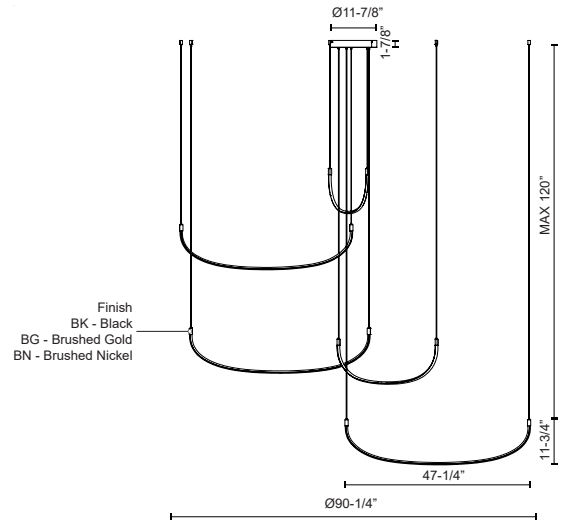

TALIS MP89590

PENDANTS

PROJECT

MP89590-BG
Brushed Gold

MP89590-BK
Black

MP89590-BN
Brushed Nickel

SPECIFICATION DETAILS

Fixture Dimensions	D90-1/4" x H11-3/4"
Light Source	LED with DC Driver
Wattage	118W
Total Lumens	10400lm
Delivered Lumens	BG-7680lm; BK-7386lm; WH-7728lm;
Voltage	120V
Color Temperature	3000K
CRI (Ra)	90CRI
Optional Color Temps	2700K - 5000K Available, Minimum Order Quantities Apply
LED Rated Life	50,000 hours
Dimming	100% - 10%, TRIAC or ELV Dimmer (Not Included)
Adjustable	Yes
Wire Length	120" Max
Wire Type	BG - Black Wire; BK - Black Wire; BN-Clear Wire;
Minimum Hang Height	16"
Sloped Ceiling Adaptable	Yes
Location	Dry
Canopy Dimensions	D11-7/8" x H1-7/8"

* For custom options, consult factory for details.

* For warranty information, please visit www.kuzcolighting.com/warranty

DESCRIPTION

The Talis is a new take on a Kuzco classic. Forged as a simple yet organic "U" shaped bar of illumination, the Talis is minimal and stylish at the same time. When layered in three or five bars of illumination, the Talis creates a unique melody that is sure to be the statement of any space. Adjust each bar to the height and space you like with this versatile collection.