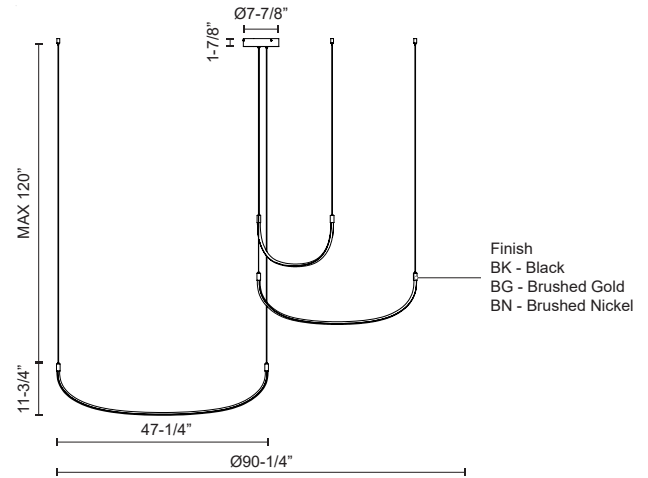

TALIS
MP89390
 PENDANTS

PROJECT

MP89390-BG
 Brushed Gold

MP89390-BN
 Brushed Nickel

MP89390-BK
 Black

SPECIFICATION DETAILS

Fixture Dimensions	D90-1/4" x H11-3/4"
Light Source	LED with DC Driver
Wattage	70W
Total Lumens	6240lm
Delivered Lumens	BG-4608lm; BK-4432lm; WH-4637lm;
Voltage	120V
Color Temperature	3000K
CRI (Ra)	90CRI
Optional Color Temps	2700K - 5000K Available, Minimum Order Quantities Apply
LED Rated Life	50,000 hours
Dimming	100% - 10%, TRIAC or ELV Dimmer (Not Included)
Adjustable	Yes
Wire Length	120" Max
Wire Type	BG - Black Wire; BK - Black Wire; BN-Clear Wire;
Minimum Hang Height	16"
Sloped Ceiling Adaptable	Yes
Location	Dry
Illumination Direction	Downlight
CEC Title 24 JA8	Yes, JA8-2022
Paint Finish	BG01; BK02; BN01;
Canopy Dimensions	D7-7/8" x H1-7/8"

* For custom options, consult factory for details.

* For warranty information, please visit www.kuzcolighting.com/warranty

DESCRIPTION

The Talis is a new take on a Kuzco classic. Forged as a simple yet organic "U" shaped bar of illumination, the Talis is minimal and stylish at the same time. When layered in three or five bars of illumination, the Talis creates a unique melody that is sure to be the statement of any space. Adjust each bar to the height and space you like with this versatile collection.