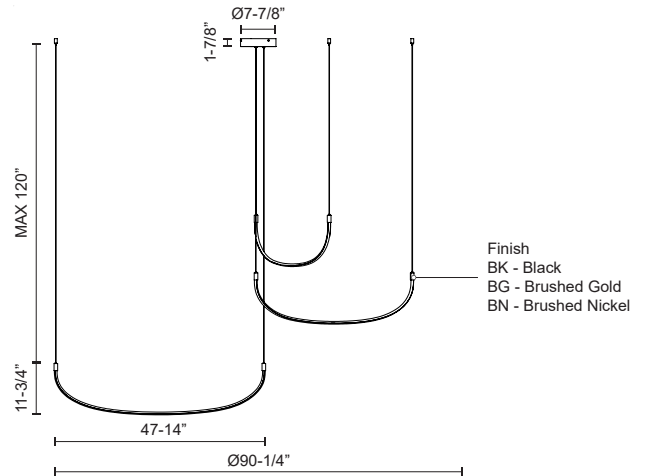

TALIS MP89390

PENDANTS

PROJECT

MP89390-BG
Brushed Gold

MP89390-BK
Black

MP89390-BN
Brushed Nickel

SPECIFICATION DETAILS

Fixture Dimensions	D90-1/4" x H11-3/4"
Light Source	LED with DC Driver
Wattage	70W
Total Lumens	6240lm
Delivered Lumens	BG-4608lm; BK-4432lm; WH-4637lm;
Voltage	120V
Color Temperature	3000K
CRI (Ra)	90CRI
Optional Color Temps	2700K - 5000K Available, Minimum Order Quantities Apply
LED Rated Life	50,000 hours
Dimming	100% - 10%, TRIAC or ELV Dimmer (Not Included)
Adjustable	Yes
Wire Length	120" Max
Wire Type	BG - Black Wire; BK - Black Wire; BN-Clear Wire;
Minimum Hang Height	16"
Sloped Ceiling Adaptable	Yes
Location	Dry
CEC Title 24 JA8	Yes, JA8-2022
Canopy Dimensions	D7-7/8" x H1-7/8"
Paint Finish	BG01; BK02; BN01;

* For custom options, consult factory for details.

* For warranty information, please visit www.kuzcolighting.com/warranty

DESCRIPTION

The Talis is a new take on a Kuzco classic. Forged as a simple yet organic "U" shaped bar of illumination, the Talis is minimal and stylish at the same time. When layered in three or five bars of illumination, the Talis creates a unique melody that is sure to be the statement of any space. Adjust each bar to the height and space you like with this versatile collection.