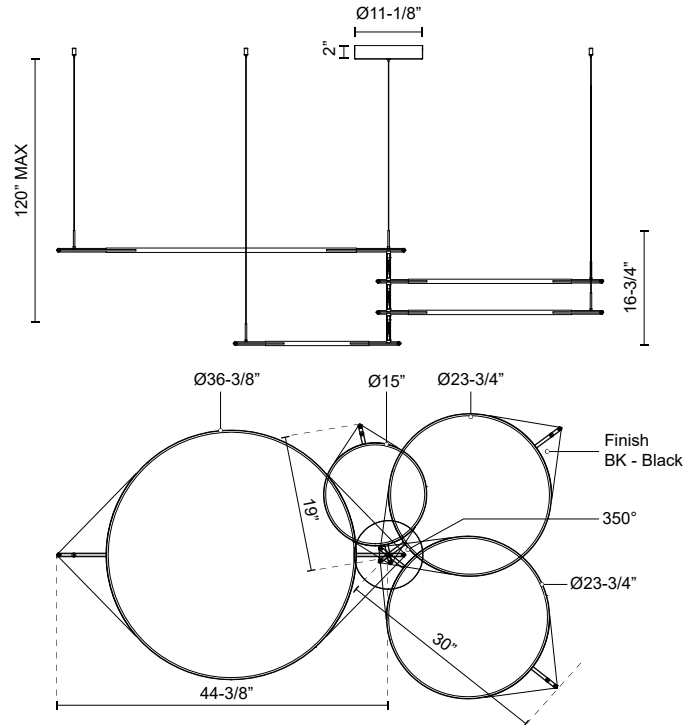

### DESCRIPTION

The Serif Collection features clean, angular geometrics colliding in harmony. Minimal yet impactful, the rings of light seem to float organically in air. Each piece of the Serif Collection is adjustable to fit your style, from minimal and clean uniform rings, to free-form. This versatility makes it the perfect mixture of both two- and three-dimensional art depending on the ring formations you create.

### SPECIFICATION DETAILS

\* For custom options, consult factory for details.

<b>Fixture Dimensions</b>	L74-3/8" x W36-3/8" x H16-3/4"
<b>Light Source</b>	LED with DC Driver
<b>Wattage</b>	90W
<b>Total Lumens</b>	7820lm
<b>Delivered Lumens</b>	BK-4625lm*
<b>Voltage</b>	120V
<b>Color Temperature</b>	3000K
<b>CRI (Ra)</b>	90CRI
<b>Optional Color Temps</b>	2700K - 5000K Available, Minimum Order Quantities Apply
<b>LED Rated Life</b>	50,000 hours
<b>Dimming</b>	100% - 10%, TRIAC or ELV Dimmer (Not Included)
<b>Diffuser Details</b>	Frosted Silicone Diffuser
<b>Adjustable</b>	Yes
<b>Wire Length</b>	120" Max
<b>Wire Type</b>	Black Coaxial Wire
<b>Minimum Hang Height</b>	20"
<b>Location</b>	Dry
<b>Warranty</b>	5 Years
<b>Canopy Dimensions</b>	D11-1/8" x H2"
<b>Finish Option(s)</b>	Black