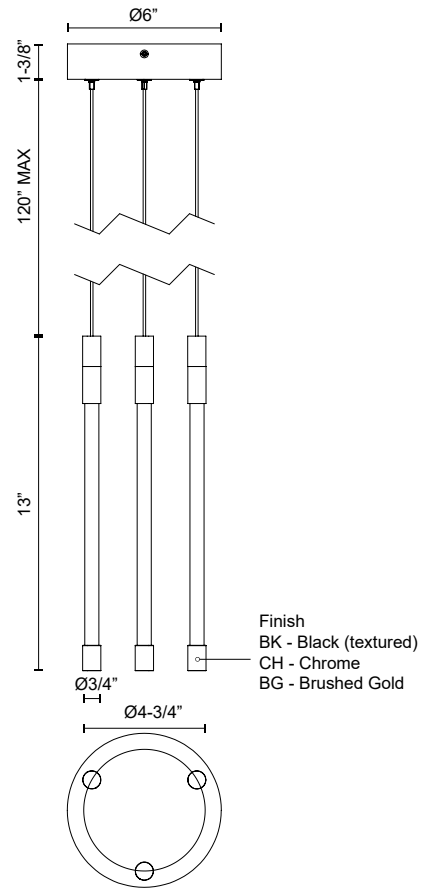

MOTIF MP75213

PENDANTS

PROJECT

SPECIFICATION DETAILS

Fixture Dimensions	D5-1/2" x H13"
Light Source	LED with DC Driver
Wattage	14W
Total Lumens	1600lm
Delivered Lumens	1410lm
Voltage	120V
Color Temperature	2700K
CRI (Ra)	90CRI
Optional Color Temps	2700K - 5000K Available, Minimum Order Quantities Apply
LED Rated Life	50,000 hours
Dimming	100% - 10%, TRIAC or ELV Dimmer (Not Included)
Glass Details	Clear Glass
Adjustable	Yes
Wire Length	120" Max
Wire Type	BG, BK - Black Coaxial Wire; CH - Clear Coaxial Wire;
Minimum Hang Height	16"
Sloped Ceiling Adaptable	No
Location	Dry
CEC Title 24 JA8	Yes, JA8-2022
Canopy Dimensions	D6" x H1-3/8"
Paint Finish	BG01; BK02; CH01;

* For custom options, consult factory for details.

* For warranty information, please visit www.kuzcolighting.com/warranty

DESCRIPTION

The Motif Collection is inspired by the multitude of configurations in which it can create. Each fixture is comprised of thin lines of light in a refractive cylinder, creating both clean lines and modern elegance. This collection features the latest in modern LED filament technology, creating a warm glow of light throughout each fixture that is both vintage and modern at once.

KUZCO

CANADA: 19054 28TH AVENUE - SURREY, BC V3Z 6M3

USA: 3035 E. LONE MOUNTAIN ROAD - LAS VEGAS, NV 89081

WWW.KUZCOLIGHTING.COM

© 2021 KUZCO LIGHTING. ALL RIGHTS RESERVED.

COMMENT