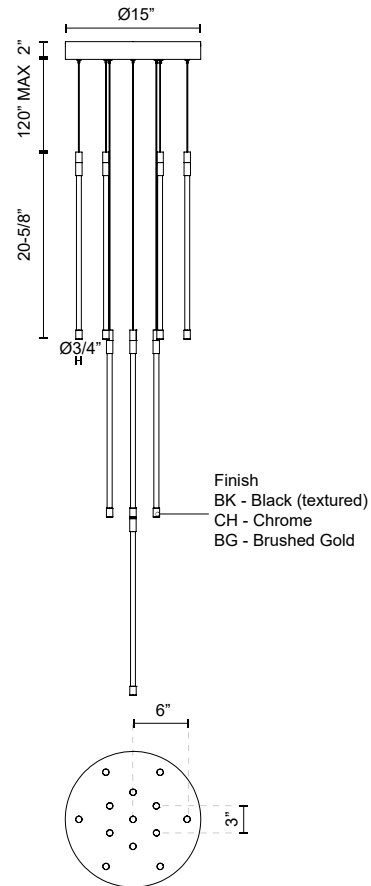

MOTIF MP75121

PENDANTS

PROJECT

MP75121-BK
Black

MP75121-CH
Chrome

MP75121-BG
Brushed Gold

SPECIFICATION DETAILS

Fixture Dimensions	D12-3/4" x H20-5/8"
Light Source	LED with DC Driver
Wattage	80W
Total Lumens	10500lm
Delivered Lumens	9165lm
Voltage	120V
Color Temperature	2700K
CRI (Ra)	90CRI
Optional Color Temps	2700K - 5000K Available, Minimum Order Quantities Apply
LED Rated Life	50,000 hours
Dimming	100% - 10%, TRIAC or ELV Dimmer (Not Included)
Glass Details	Clear Glass
Adjustable	Yes
Wire Length	120" Max
Wire Type	BG, BK - Black Coaxial Wire; CH - Clear Coaxial Wire;
Minimum Hang Height	24"
Sloped Ceiling Adaptable	No
Location	Dry
Canopy Dimensions	D15" x H2"
Paint Finish	BG01; BK02; CH01;

* For custom options, consult factory for details.

* For warranty information, please visit www.kuzcolighting.com/warranty

DESCRIPTION

The Motif Collection is inspired by the multitude of configurations in which it can create. Each fixture is comprised of thin lines of light in a refractive cylinder, creating both clean lines and modern elegance. This collection features the latest in modern LED filament technology, creating a warm glow of light throughout each fixture that is both vintage and modern at once.