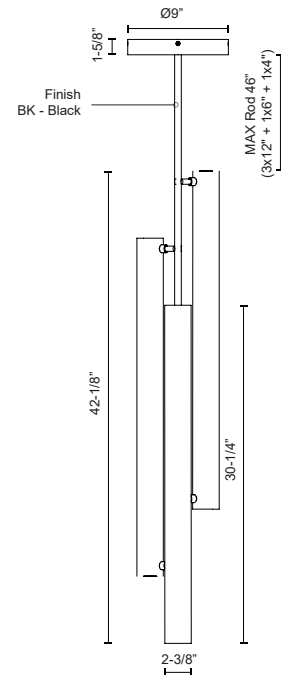

GRAMERCY MP70308

PENDANTS

PROJECT

MP70308-BK
Black

SPECIFICATION DETAILS

* For custom options, consult factory for details.

Fixture Dimensions	D7" x H42-1/8"
Light Source	LED
Wattage	60W
Total Lumens	5100lm
Delivered Lumens	BK-3600lm*
Voltage	120V
Color Temperature	3000K
CRI (Ra)	>90
Optional Color Temps	2700K - 5000K Available, Minimum Order Quantities Apply
LED Rated Life	50,000 hours
Dimming	100% - 10%, TRIAC or ELV Dimmer (Not Included)
Glass Details	White Glass
Adjustable	Yes
Rod Length	46" Max (3x12" + 1x6" + 1x4")
Location	Dry
Warranty	5 Years
Canopy Dimensions	D9" x H1-5/8"

DESCRIPTION

A single frosted glass cylinder emits 360° of light, held aloft by an aluminum die-cast body, creating a soft, warm glow, ideal for hallways, bath vanities, or column framing. The Gramercy sconce features a touch dimmer and black finish, with custom options available.