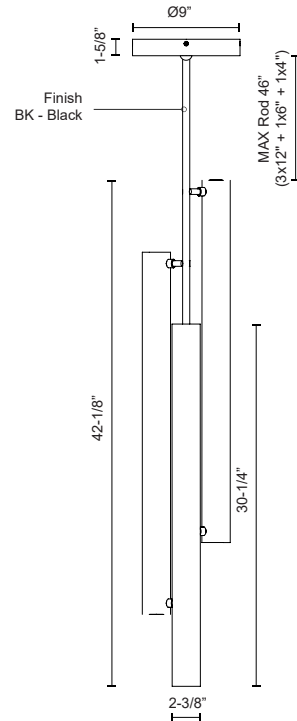

GRAMERCY MP70308

PENDANTS

PROJECT

DESCRIPTION

A single frosted glass cylinder emits 360 Degrees of light, held aloft by an aluminum die-cast body, creating a soft, warm glow, ideal for hallways, bath vanities, or column framing. The Gramercy scone features a touch dimmer and black finish, with custom options available.

SPECIFICATION DETAILS

Fixture Dimensions	D7" x H42-1/8"
Light Source	LED with DC Driver
Wattage	60W
Total Lumens	5100lm
Delivered Lumens	BK-3600lm*
Voltage	120V
Color Temperature	3000K
CRI (Ra)	90CRI
Optional Color Temps	2700K - 5000K Available, Minimum Order Quantities Apply
LED Rated Life	50,000 hours
Dimming	100% - 10%, TRIAC or ELV Dimmer (Not Included)
Glass Details	Frosted Glass
Adjustable	Yes
Rod Length	46" Max (3x12" + 1x6" + 1x4")
Minimum Hang Height	50"
Sloped Ceiling Adaptable	Yes, Up to 30 Degrees
Location	Dry
Canopy Dimensions	D9" x H1-5/8"
Paint Finish	BK02
Finish Option(s)	Black

* For custom options, consult factory for details.

* For warranty information, please visit www.kuzcolighting.com/warranty

COMMENT

KUZCO

CANADA: 19054 28TH AVENUE - SURREY, BC V3Z 6M3

USA: 3035 E. LONE MOUNTAIN ROAD - LAS VEGAS, NV 89081

WWW.KUZCOLIGHTING.COM

© 2020 KUZCO LIGHTING. ALL RIGHTS RESERVED.