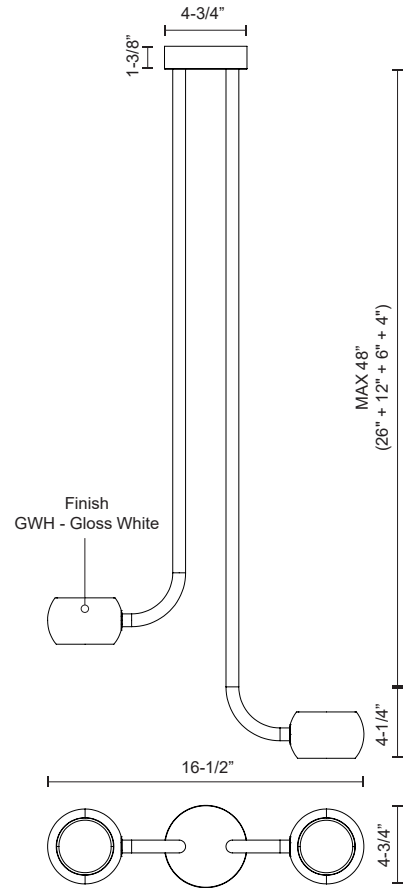

FLUX
MP46608
PENDANTS

PROJECT

MP46608-GWH
Gloss White

SPECIFICATION DETAILS

Fixture Dimensions	L16-1/2" x W4-3/4" x H4-1/4"
Light Source	LED with DC Driver
Wattage	20W
Total Lumens	1600lm
Delivered Lumens	GWH-742lm
Voltage	120V
Color Temperature	3000K
CRI (Ra)	90CRI
Optional Color Temps	2700K - 5000K Available, Minimum Order Quantities Apply
LED Rated Life	50,000 hours
Dimming	100% - 10%, Touch dimmer
Diffuser Details	Acrylic diffuser
Adjustable	Yes
Rod Length	48" Max (26" + 12" + 6" + 4")
Minimum Hang Height	10"
Sloped Ceiling Adaptable	Yes, Up to 6 degrees
Location	Dry
Canopy Dimensions	D4-3/4" x H1-3/8"
Paint Finish	GWH01

* For custom options, consult factory for details.

* For warranty information, please visit www.kuzcolighting.com/warranty

DESCRIPTION

Combining a truncated spherical aesthetic with modern adjustability features the Flux collection is ideal for the sophisticated interior setting. A flat recessed glass diffuser, partially frosted in its center, is showcased within the precise cast aluminum drum, providing an ambient wash where directed. The illuminated ring serves dual functions as a finder light and indicative perimeter for the touch actuated dimmer. Magnetic connectors allow for an unrestricted range of rotation and ease of assembly. Available in a range of configurations.