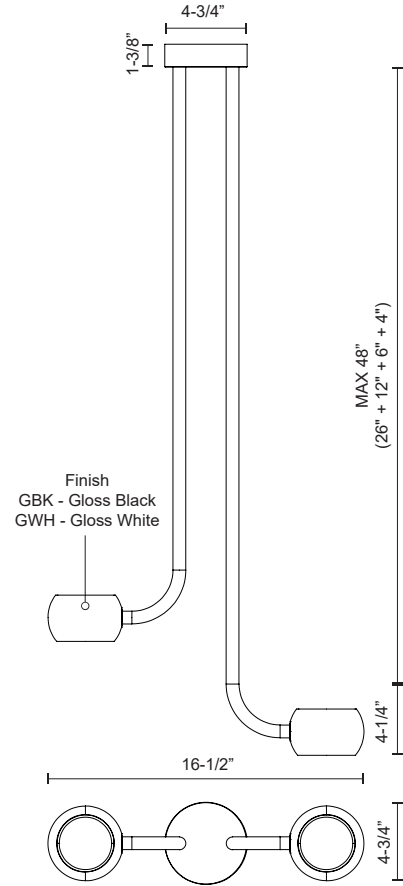

FLUX MP46608

PENDANTS

PROJECT

MP46608-GBK
Gloss Black

MP46608-GWH
Gloss White

SPECIFICATION DETAILS

Fixture Dimensions	L16-1/2" x W4-3/4" x H4-1/4"
Light Source	LED with DC Driver
Wattage	20W
Total Lumens	1600lm
Delivered Lumens	GBK-420lm; GWH-742lm;
Voltage	120V
Color Temperature	3000K
CRI (Ra)	90CRI
Optional Color Temps	2700K - 5000K Available, Minimum Order Quantities Apply
LED Rated Life	50,000 hours
Dimming	100% - 10%, Touch dimmer
Diffuser Details	Acrylic diffuser
Adjustable	Yes
Rod Length	48" Max (26" + 12" + 6" + 4")
Sloped Ceiling Adaptable	Yes, Up to 6 degrees
Location	Dry
Canopy Dimensions	D4-3/4" x H1-3/8"

* For custom options, consult factory for details.

* For warranty information, please visit www.kuzcolighting.com/warranty

DESCRIPTION

Combining a truncated spherical aesthetic with modern adjustability features the Flux collection is ideal for the sophisticated interior setting. A flat recessed glass diffuser, partially frosted in its center, is showcased within the precise cast aluminum drum, providing an ambient wash where directed. The illuminated ring serves dual functions as a finder light and indicative perimeter for the touch actuated dimmer. Magnetic connectors allow for an unrestricted range of rotation and ease of assembly. Available in a range of configurations.