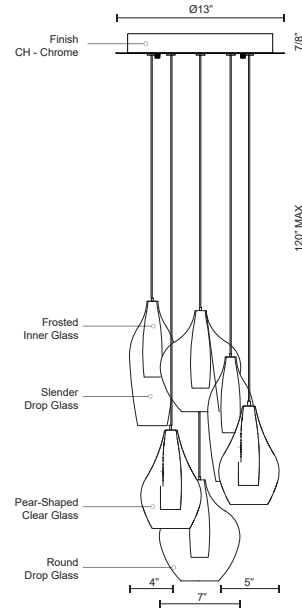

**VICTORIA
MP3006
PENDANTS**

PROJECT

DESCRIPTION

Simplistic elegant round six multi LED pendant with three styles of clear outer glass and frosted inner glass each set together as one piece (slender drop, pear shaped and round drop glass shades). New patent pending socket design and Kuzco SSL wire allow this fixture to be 120V AC LED. Metal details in chrome finish. Available in three different glass styled single pendants and a variety of multi-pendant options, see series for full details.

SPECIFICATION DETAILS

* For custom options, consult factory for details.

Fixture Dimensions	D13" x H131"
Light Source	LED
Wattage	13W
Total Lumens	1080lm
Delivered Lumens	CH-1090lm
Voltage	120V
Color Temperature	3000K
CRI (Ra)	>90
Optional Color Temps	2700K - 5000K Available, Minimum Order Quantities Apply
LED Rated Life	50,000 hours
Dimming	100% - 10%, ELV Dimmer (Not Included)
Glass Details	Clear Outer Glass, White Inner Glass
Adjustable	Yes
Wire Length	120" Max
Wire Type	Clear SSL Wire
Location	Dry
Warranty	5 Years
Canopy Dimensions	D13" x H7/8"
Finish Option(s)	Chrome