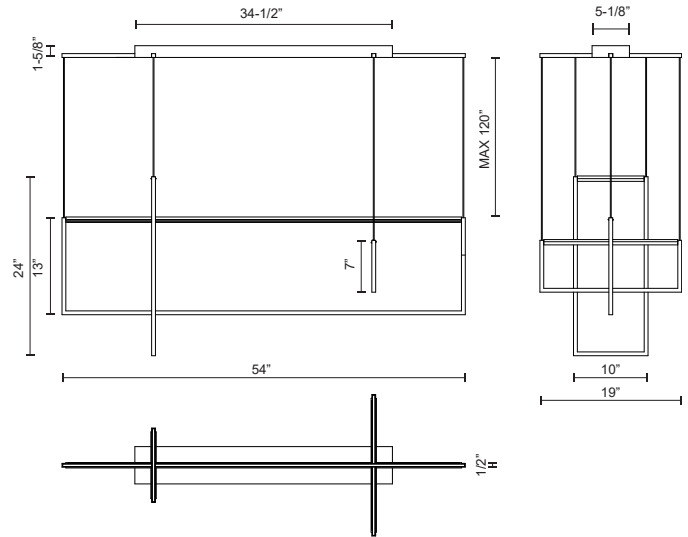

MP28356-BN
Brushed Nickel

MP28356-BK
Black

SPECIFICATION DETAILS

* For custom options, consult factory for details.

Fixture Dimensions	L54" x W19" x H24"
Light Source	LED with DC Driver
Wattage	90W
Total Lumens	7980lm
Delivered Lumens	BK-2638lm; BN-2351lm;
Voltage	120V
Color Temperature	3000K
CRI (Ra)	90CRI
Optional Color Temps	2700K - 5000K Available, Minimum Order Quantities Apply
LED Rated Life	50,000 hours
Diffuser Details	White Acrylic Diffuser
Dimming	100% - 10%, TRIAC or ELV Dimmer (Not Included)
Adjustable	Yes
Wire Length	120" Max
Wire Type	BK - Black Wire; BN-Clear Wire;
Location	Dry
Warranty	5 Years
Canopy Dimensions	L34-1/2"x W5-1/8"x H1-5/8"