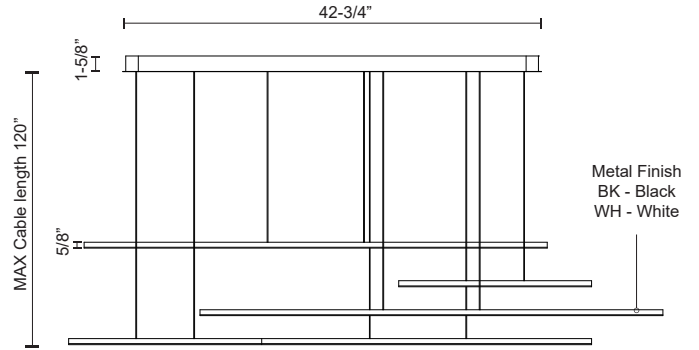

CHUTE MOTION MP14960

PENDANTS

PROJECT

MP14960-WH
White

MP14960-BK
Black

SPECIFICATION DETAILS

* For custom options, consult factory for details.

Fixture Dimensions	L60-1/2" x W13-3/4" x H5/8"
Light Source	LED with DC Driver
Total Lumens	4940lm
Wattage	70W
Delivered Lumens	BK-2925lm; WH-3575lm;
Voltage	120V
Color Temperature	3000K
CRI (Ra)	90CRI
Optional Color Temps	2700K - 5000K Available, Minimum Order Quantities Apply
LED Rated Life	50,000 hours
Diffuser Details	White Acrylic Diffuser
Dimming	100% - 10%, TRIAC or ELV Dimmer (Not Included)
Adjustable	Yes
Wire Length	120" Max
Wire Type	BK - Black Wire; WH - Clear Wire;
Location	Dry
Warranty	5 Years
Canopy Dimensions	L42-3/4" x W13-3/4" x H1-5/8"

DESCRIPTION

Extruded circular aluminum horizontal lamp rods. Flexible silicon rubber diffusers. Lightly textured powder-coat colors. Outward-emitting light. Custom options available.

KUZCO

19054 28TH AVENUE
SURREY - BC V3Z 6M3
CANADA