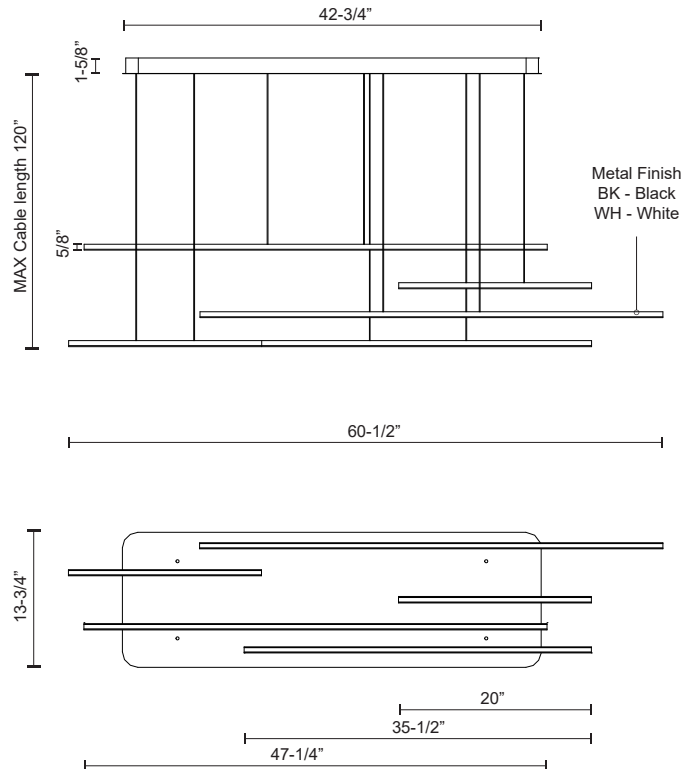

CHUTE MOTION MP14960

PENDANTS

PROJECT

MP14960-WH
White

MP14960-BK
Black

SPECIFICATION DETAILS

Fixture Dimensions	L60-1/2" x W13-3/4" x H5/8"
Light Source	LED with DC Driver
Wattage	70W
Total Lumens	4940lm
Delivered Lumens	BK-2925lm; WH-3575lm;
Voltage	120V
Color Temperature	3000K
CRI (Ra)	90CRI
Optional Color Temps	2700K - 5000K Available, Minimum Order Quantities Apply
LED Rated Life	50,000 hours
Dimming	100% - 10%, TRIAC or ELV Dimmer (Not Included)
Diffuser Details	White Acrylic Diffuser
Adjustable	Yes
Wire Length	120" Max
Wire Type	BK - Black Wire; WH - Clear Wire;
Minimum Hang Height	6"
Sloped Ceiling Adaptable	Yes
Location	Dry
Canopy Dimensions	L42-3/4" x W13-3/4" x H1-5/8"
Paint Finish	BK02; WH02;

* For custom options, consult factory for details.

* For warranty information, please visit www.kuzcolighting.com/warranty

DESCRIPTION

Extruded circular aluminum horizontal lamp rods. Flexible silicon rubber diffusers. Lightly textured powder-coat colors. Outward-emitting light. Custom options available.