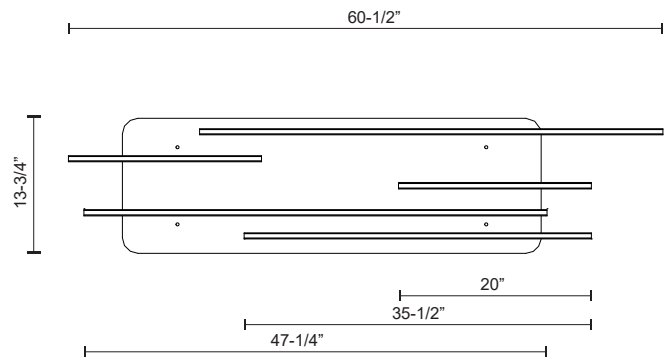

CHUTE MOTION MP14960

PENDANTS

PROJECT

MP14960-WH
White

MP14960-BK
Black

SPECIFICATION DETAILS

* For custom options, consult factory for details.

Fixture Dimensions	L60-1/2" x W13-3/4" x H5/8"
Light Source	LED with DC Driver
Total Lumens	4940lm
Wattage	70W
Delivered Lumens	BK-2925lm; WH-3575lm;
Voltage	120V
Color Temperature	3000K
CRI (Ra)	90CRI
Optional Color Temps	2700K - 5000K Available, Minimum Order Quantities Apply
LED Rated Life	50,000 hours
Diffuser Details	White Acrylic Diffuser
Dimming	100% - 10%, TRIAC or ELV Dimmer (Not Included)
Adjustable	Yes
Wire Length	120" Max
Wire Type	BK - Black Wire; WH - Clear Wire;
Location	Dry
Warranty	5 Years
Canopy Dimensions	L42-3/4" x W13-3/4" x H1-5/8"

DESCRIPTION

Extruded circular aluminum horizontal lamp rods. Flexible silicon rubber diffusers. Lightly textured powder-coat colors. Outward-emitting light. Custom options available.

KUZCO

19054 28TH AVENUE
SURREY - BC V3Z 6M3
CANADA