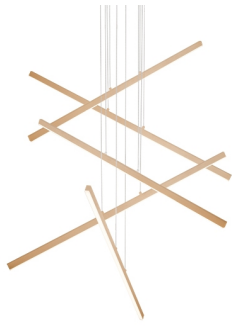

VEGA
MP10305
PENDANTS

PROJECT

MP10305-BN
Brushed Nickel

MP10305-BK
Black

MP10305-GD
Gold

MP10305-WH
White

SPECIFICATION DETAILS

* For custom options, consult factory for details.

Fixture Dimensions	L45" x W3/4" x H1-1/2"
Light Source	AC LED Module
Wattage	145W
Total Lumens	11980lm
Delivered Lumens	BK-5065lm; BN-7755lm; GD-7470lm; WH-8525lm;
Voltage	120V
Color Temperature	3000K
CRI (Ra)	90CRI
Optional Color Temps	2700K - 5000K Available, Minimum Order Quantities Apply
LED Rated Life	50,000 hours
Dimming	100% - 10%, ELV Dimmer (Not Included)
Diffuser Details	White Acrylic Diffuser
Adjustable	Yes
Wire Length	120" Max
Wire Type	Clear SSL Wire
Location	Dry
Warranty	5 Years
Canopy Dimensions	L14" x W14" x H1-1/4"

DESCRIPTION

The linear lights can be configured at different heights and angles to create distinct sculptural orientations. Ordered into clean parallels or jumbled in playful asymmetry, Vega can be customized to complement any space.