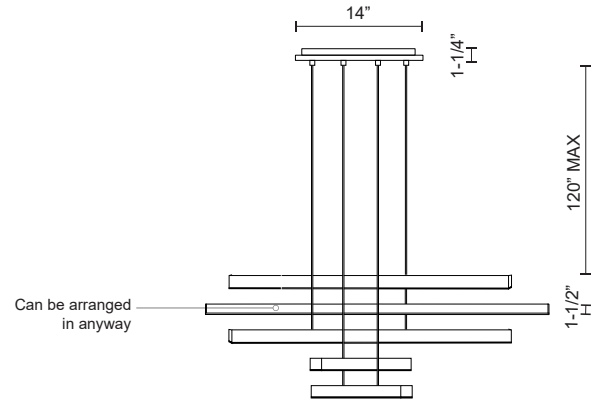

DESCRIPTION

The linear lights can be configured at different heights and angles to create distinct sculptural orientations. Ordered into clean parallels or jumbled in playful asymmetry, Vega can be customized to complement any space.