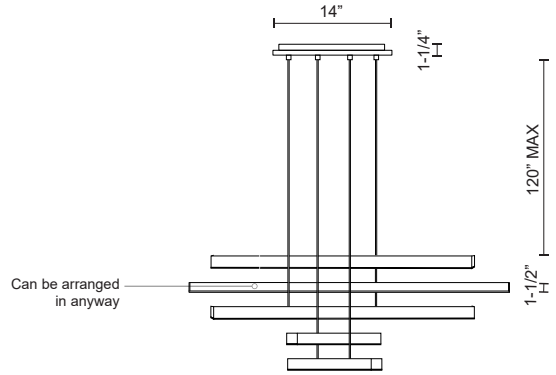

Fixture Dimensions	L45" x W3/4" x H1-1/2"
Light Source	AC LED Module
Wattage	145W
Total Lumens	11980lm
Delivered Lumens	BK-5065lm; BN-7755lm; GD-7470lm; WH-8525lm;
Voltage	120V
Color Temperature	3000K
CRI (Ra)	90CRI
Optional Color Temps	2700K - 5000K Available, Minimum Order Quantities Apply
LED Rated Life	50,000 hours
Dimming	100% - 10%, ELV Dimmer (Not Included)
Diffuser Details	White Acrylic Diffuser
Adjustable	Yes
Wire Length	120" Max
Wire Type	Clear SSL Wire
Location	Dry
Warranty	5 Years
Canopy Dimensions	L14" x W14" x H1-1/4"

DESCRIPTION

The linear lights can be configured at different heights and angles to create distinct sculptural orientations. Ordered into clean parallels or jumbled in playful asymmetry, Vega can be customized to complement any space.