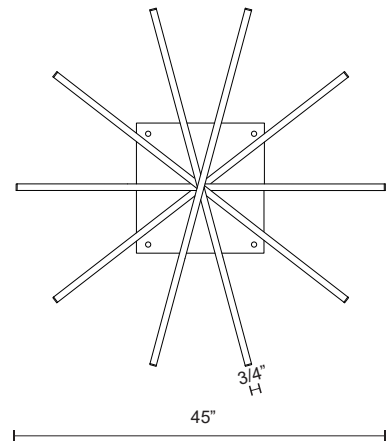

DESCRIPTION

The linear lights can be configured at different heights and angles to create distinct sculptural orientations. Ordered into clean parallels or jumbled in playful asymmetry, Vega can be customized to complement any space.