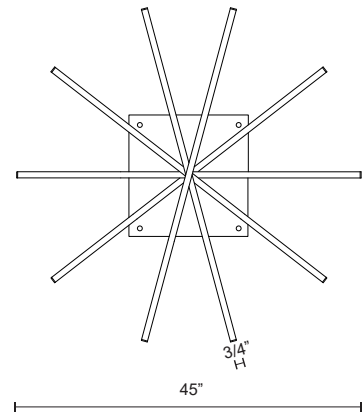

Fixture Dimensions	L45" x W3/4" x H1-1/2"
Light Source	AC LED Module
Wattage	145W
Total Lumens	11980lm
Delivered Lumens	BK-5065lm; BN-7755lm; GD-7470lm; WH-8525lm;
Voltage	120V
Color Temperature	3000K
CRI (Ra)	90CRI
Optional Color Temps	2700K - 5000K Available, Minimum Order Quantities Apply
LED Rated Life	50,000 hours
Dimming	100% - 10%, ELV Dimmer (Not Included)
Diffuser Details	White Acrylic Diffuser
Adjustable	Yes
Wire Length	120" Max
Wire Type	Clear SSL Wire
Location	Dry
Warranty	5 Years
Canopy Dimensions	L14" x W14" x H1-1/4"

DESCRIPTION

The linear lights can be configured at different heights and angles to create distinct sculptural orientations. Ordered into clean parallels or jumbled in playful asymmetry, Vega can be customized to complement any space.