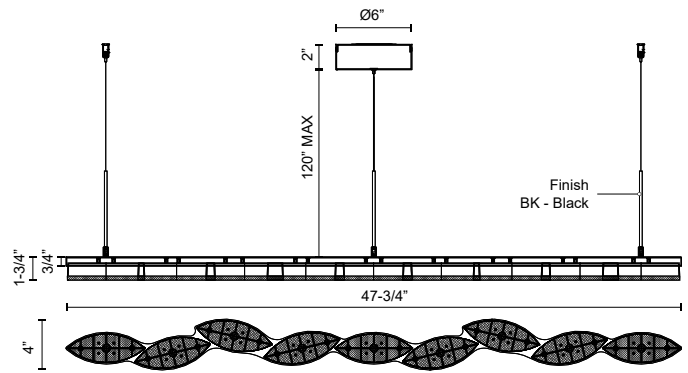

POPLAR LP90748

PENDANTS

PROJECT

DESCRIPTION

Modern meets nature in a way that is versatile and sophisticated in the organically layered vanity and pendants in the Poplar Collection. Multi-layered diffusion of light adds dimension to this collection and sets it apart.

SPECIFICATION DETAILS

Fixture Dimensions	L47-3/4" x W4" x H1-3/4"
Light Source	LED with DC Driver
Wattage	62W
Total Lumens	5100lm
Delivered Lumens	4140lm*
Voltage	120V
Color Temperature	3000K
CRI (Ra)	90CRI
Optional Color Temps	2700K - 5000K Available, Minimum Order Quantities Apply
LED Rated Life	50,000 hours
Dimming	100% - 10%, TRIAC or ELV Dimmer (Not Included)
Diffuser Details	Frosted PC Diffuser
Adjustable	Yes
Wire Length	120" Max
Wire Type	Black Coaxial Wire
Minimum Hang Height	12"
Sloped Ceiling Adaptable	Yes
Location	Dry
Canopy Dimensions	D6" x H2"
Paint Finish	BK01
Finish Option(s)	Black

* For custom options, consult factory for details.

* For warranty information, please visit www.kuzcolighting.com/warranty

KUZCO

CANADA: 19054 28TH AVENUE - SURREY, BC V3Z 6M3

USA: 3035 E. LONE MOUNTAIN ROAD - LAS VEGAS, NV 89081

WWW.KUZCOLIGHTING.COM

© 2021 KUZCO LIGHTING. ALL RIGHTS RESERVED.

COMMENT