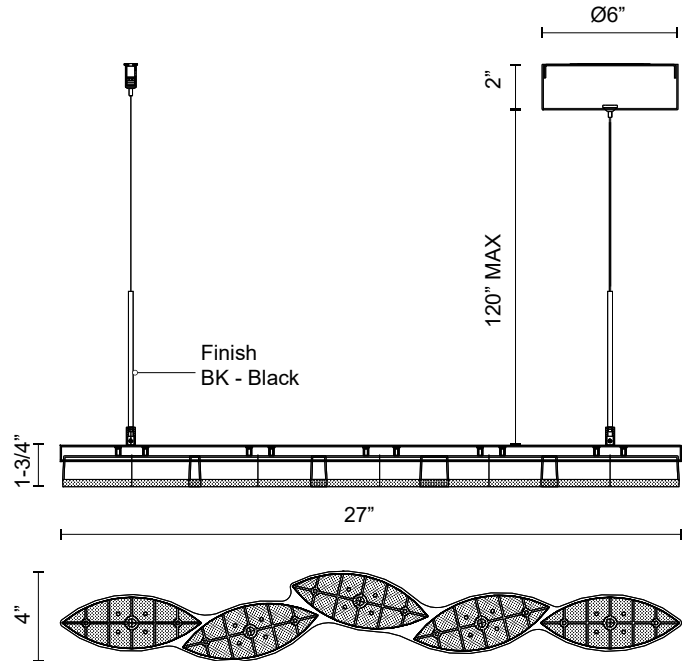

**POPLAR
LP90727
PENDANTS**

PROJECT

DESCRIPTION

Modern meets nature in a way that is versatile and sophisticated in the organically layered vanity and pendants in the Poplar Collection. Multi-layered diffusion of light adds dimension to this collection and sets it apart.

SPECIFICATION DETAILS

Fixture Dimensions	L27" x W4" x H1-3/4"
Light Source	LED with DC Driver
Wattage	33W
Total Lumens	2550lm
Delivered Lumens	2300lm*
Voltage	120V
Color Temperature	3000K
CRI (Ra)	90CRI
Optional Color Temps	2700K - 5000K Available, Minimum Order Quantities Apply
LED Rated Life	50,000 hours
Dimming	100% - 10%, TRIAC or ELV Dimmer (Not Included)
Diffuser Details	Frosted PC Diffuser
Adjustable	Yes
Wire Length	120" Max
Wire Type	Black Coaxial Wire
Minimum Hang Height	12"
Sloped Ceiling Adaptable	Yes
Location	Dry
CEC Title 24 JA8	Yes, JA8-2022
Canopy Dimensions	D6" x H2"
Paint Finish	BK01
Finish Option(s)	Black