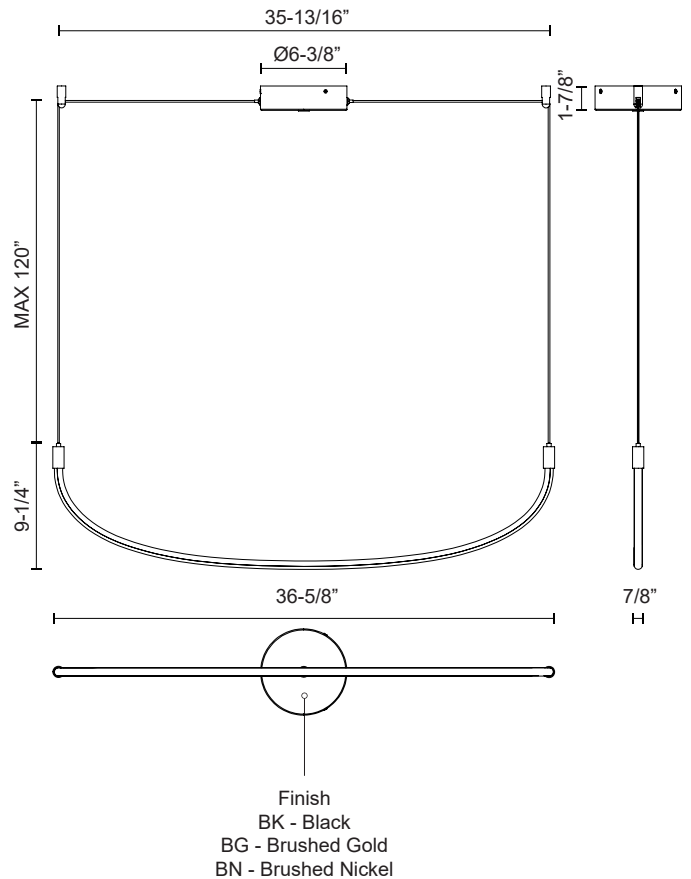

TALIS LP89036

PENDANTS

PROJECT

LP89036-BG
Brushed Gold

LP89036-BK
Black

LP89036-BN
Brushed Nickel

SPECIFICATION DETAILS

Fixture Dimensions	L36-5/8" x W7/8" x H9-1/4"
Light Source	LED with DC Driver
Wattage	20W
Total Lumens	1760lm
Delivered Lumens	BG-1280lm; BK-1231lm; WH-1288lm;
Voltage	120V
Color Temperature	3000K
CRI (Ra)	90CRI
Optional Color Temps	2700K - 5000K Available, Minimum Order Quantities Apply
LED Rated Life	50,000 hours
Dimming	100% - 10%, TRIAC or ELV Dimmer (Not Included)
Adjustable	Yes
Wire Length	120" Max
Wire Type	BG - Black Wire; BK - Black Wire; BN-Clear Wire;
Minimum Hang Height	14"
Sloped Ceiling Adaptable	Yes
Location	Dry
CEC Title 24 JA8	Yes, JA8-2022
Canopy Dimensions	D6-3/8" x H1-7/8"

* For custom options, consult factory for details.

* For warranty information, please visit www.kuzcolighting.com/warranty

DESCRIPTION

The Talis is a new take on a Kuzco classic. Forged as a simple yet organic "U" shaped bar of illumination, the Talis is minimal and stylish at the same time. When layered in three or five bars of illumination, the Talis creates a unique melody that is sure to be the statement of any space. Adjust each bar to the height and space you like with this versatile collection.