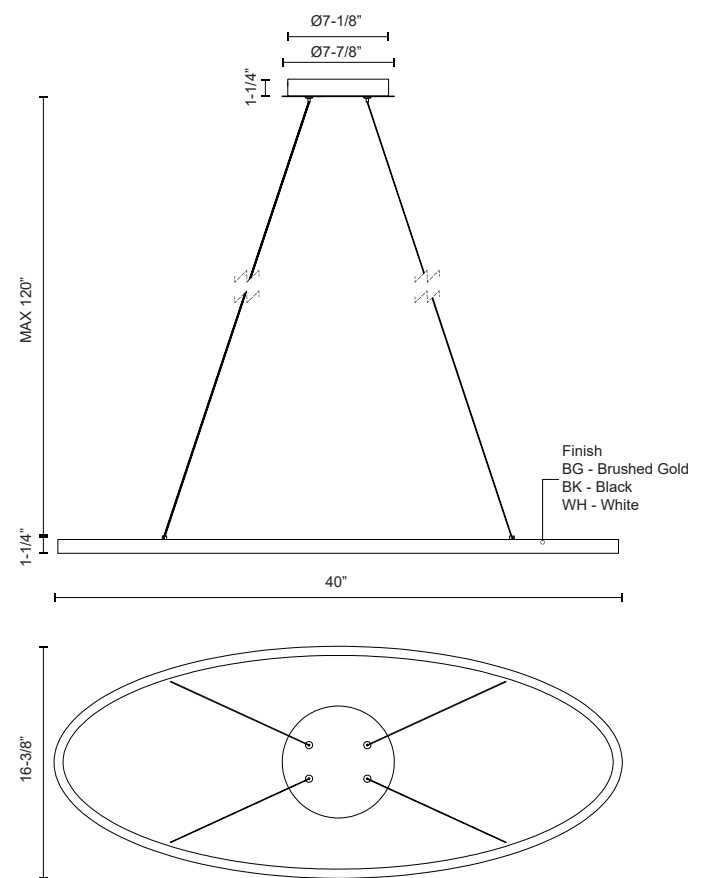

KUZCO

CANADA: 19054 28TH AVENUE - SURREY, BC V3Z 6M3
USA: 3035 E. LONE MOUNTAIN ROAD - LAS VEGAS, NV 89081

WWW.KUZCOLIGHTING.COM

© 2024 KUZCO LIGHTING. ALL RIGHTS RESERVED.

COMMENT