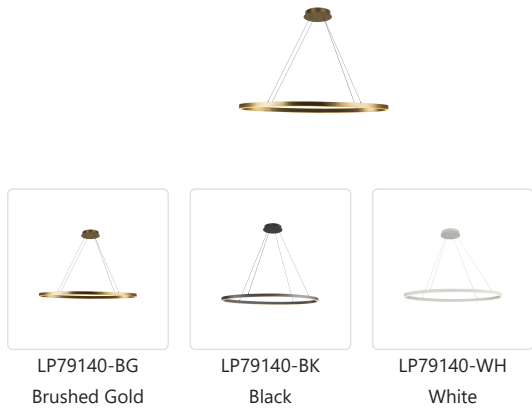

OVALE
LP79140
PENDANTS

PROJECT

DESCRIPTION

Ovale: a stunning collection of lighting that redefines modern elegance with its simple yet captivating oval shape. Whether you choose a linear pendant or an exquisite two-tier chandelier, Ovale showcases integrated LED technology, ensuring your space is beautifully illuminated with efficiency and longevity. With three exquisite finishes to choose from – brushed gold, matte black, and matte white – Ovale effortlessly complements your décor, allowing you to create a customized ambiance that exudes timeless sophistication.

- Sleek minimal style for any space
- Brushed Gold, Matte Black, or Matte White finishes
- Integrated LED, no need for bulbs
- Adjustable wire up to 120" in length
- Perfect for kitchens, dining rooms, living rooms, and more

SPECIFICATION DETAILS

Fixture Dimensions	L40" x W16-3/8" x H1-1/4"
Light Source	LED with DC Driver
Wattage	28W
Total Lumens	2185lm
Delivered Lumens	BG-1000lm*; BK-1000lm; WH-1330lm*;
Voltage	120V
Color Temperature	3000K
CRI (Ra)	90CRI
Optional Color Temps	2700K - 5000K Available, Minimum Order Quantities Apply
LED Rated Life	50,000 hours
Dimming	100% - 10%, TRIAC or ELV Dimmer (Not Included)
Diffuser Details	White Silicone Diffuser
Adjustable	Yes
Wire Length	120" Max
Wire Type	BG, BK - Black Wire; WH - Clear Wire;
Minimum Hang Height	12"
Sloped Ceiling Adaptable	Yes
Location	Dry
Illumination Direction	Down
CEC Title 24 JA8	Yes, JA8-2022
Canopy Dimensions	D7-7/8" x H1-1/4"
Material	Aluminum
Paint Finish	BG01; BK02; WH02;