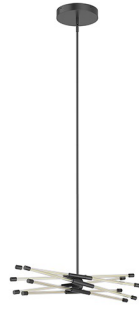

# MOTIF LP74626

## PENDANTS

PROJECT

LP74626-BK  
Black

### SPECIFICATION DETAILS

\* For custom options, consult factory for details.

<b>Fixture Dimensions</b>	L25-1/4" x D5-5/8"
<b>Light Source</b>	LED with DC Driver
<b>Wattage</b>	58W
<b>Total Lumens</b>	6090lm
<b>Delivered Lumens</b>	5645lm
<b>Voltage</b>	120V
<b>Color Temperature</b>	2700K
<b>CRI (Ra)</b>	90CRI
<b>Optional Color Temps</b>	2700K - 5000K Available, Minimum Order Quantities Apply
<b>LED Rated Life</b>	50,000 hours
<b>Dimming</b>	100% - 10%, TRIAC or ELV Dimmer (Not Included)
<b>Adjustable</b>	Yes
<b>Rod Length</b>	46" Max (3x12" + 1x6" + 1x4")
<b>Wire Length</b>	60"
<b>Minimum Hang Height</b>	12"
<b>Glass Details</b>	Clear Glass
<b>Location</b>	Dry
<b>Warranty</b>	5 Years
<b>Canopy Dimensions</b>	D7-5/8" x H1-3/8"

### DESCRIPTION

The Motif Collection is inspired by the multitude of configurations in which it can create. Each fixture is comprised of thin lines of light in a refractive cylinder, creating both clean lines and modern elegance. This collection features the latest in modern LED filament technology, creating a warm glow of light throughout each fixture that is both vintage and modern at once.