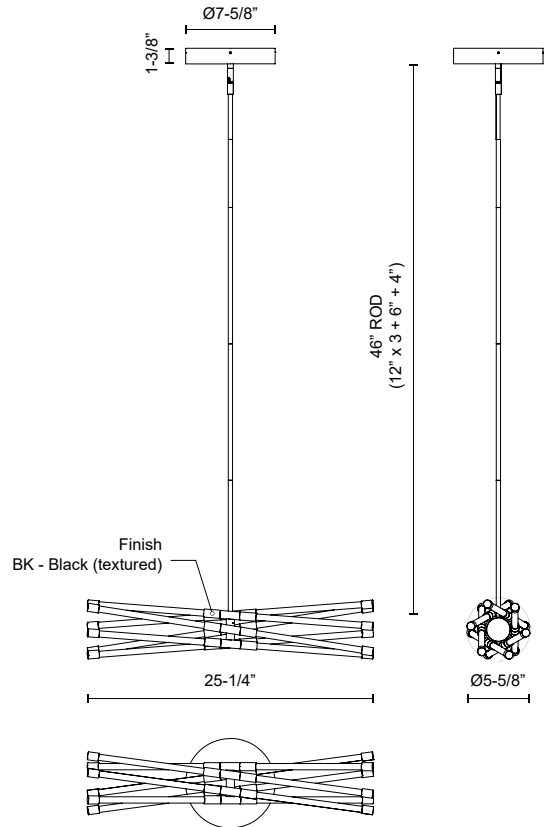

MOTIF LP74626

PENDANTS

PROJECT

SPECIFICATION DETAILS

* For custom options, consult factory for details.

Fixture Dimensions	L25-1/4" x D5-5/8"
Light Source	LED with DC Driver
Wattage	58W
Total Lumens	6090lm
Delivered Lumens	5645lm
Voltage	120V
Color Temperature	2700K
CRI (Ra)	90CRI
Optional Color Temps	2700K - 5000K Available, Minimum Order Quantities Apply
LED Rated Life	50,000 hours
Dimming	100% - 10%, TRIAC or ELV Dimmer (Not Included)
Adjustable	Yes
Rod Length	46" Max (3x12" + 1x6" + 1x4")
Wire Length	60"
Minimum Hang Height	12"
Glass Details	Clear Glass
Location	Dry
Warranty	5 Years
Canopy Dimensions	D7-5/8" x H1-3/8"

DESCRIPTION

The Motif Collection is inspired by the multitude of configurations in which it can create. Each fixture is comprised of thin lines of light in a refractive cylinder, creating both clean lines and modern elegance. This collection features the latest in modern LED filament technology, creating a warm glow of light throughout each fixture that is both vintage and modern at once.

KUZCO

19054 28TH AVENUE
SURREY - BC V3Z 6M3
CANADA

WWW.KUZCOLIGHTING.COM

COMMENT