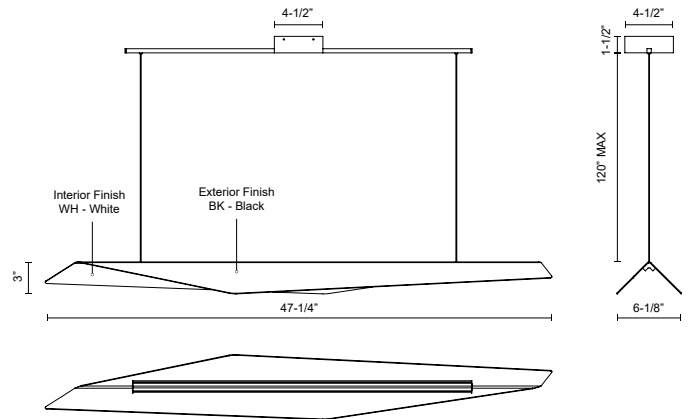

TARO LP70548

PENDANTS

PROJECT

DESCRIPTION

The Taro Collection aims for high impact using minimal elements. With angular shapes molded dimensionally, this collection is simple yet statement making. Available in black or white finishes.

SPECIFICATION DETAILS

Fixture Dimensions	L47-1/4" x W6-1/8" x H3"
Light Source	LED with DC Driver
Wattage	41W
Total Lumens	3390lm
Delivered Lumens	1350lm*
Voltage	120V
Color Temperature	3000K
CRI (Ra)	90CRI
Optional Color Temps	2700K - 5000K Available, Minimum Order Quantities Apply
LED Rated Life	50,000 hours
Dimming	100% - 10%, TRIAC or ELV Dimmer (Not Included)
Adjustable	Yes
Wire Length	120" Max
Wire Type	Black Coaxial Wire
Minimum Hang Height	8"
Sloped Ceiling Adaptable	Yes
Location	Dry
Canopy Dimensions	L4-1/2" x W4-1/2" x H1-1/2"
Paint Finish	BK02; WH02;
Finish Option(s)	Black/White