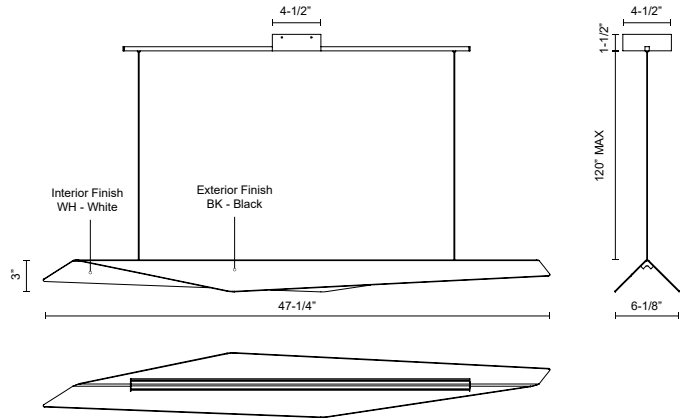

TARO
LP70548
PENDANTS

PROJECT

DESCRIPTION

The Taró Collection aims for high impact using minimal elements. With angular shapes molded dimensionally, this collection is simple yet statement making. Available in black or white finishes.

SPECIFICATION DETAILS

* For custom options, consult factory for details.

Fixture Dimensions	L47-1/4" x W6-1/8" x H3"
Light Source	LED with DC Driver
Wattage	41W
Total Lumens	3390lm
Delivered Lumens	1350lm*
Voltage	120V
Color Temperature	3000K
CRI (Ra)	90CRI
Optional Color Temps	2700K - 5000K Available, Minimum Order Quantities Apply
LED Rated Life	50,000 hours
Dimming	100% - 10%, TRIAC or ELV Dimmer (Not Included)
Adjustable	Yes
Wire Length	120" Max
Wire Type	Black Coaxial Wire
Minimum Hang Height	8"
Location	Dry
Warranty	5 Years
Canopy Dimensions	L4-1/2" x W4-1/2" x H1-1/2"
Finish Option(s)	Black/White